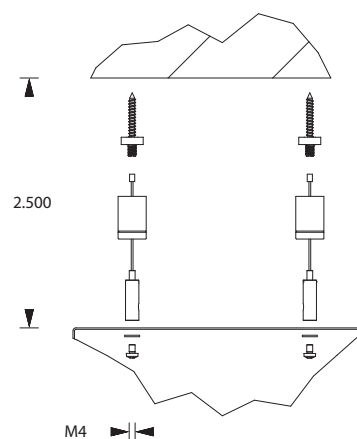

Suitable for following luminaires:

CUBE H-300	CUBE L-300	CUBE L-450
CUBE H-600	CUBE L-400	CUBE W-300