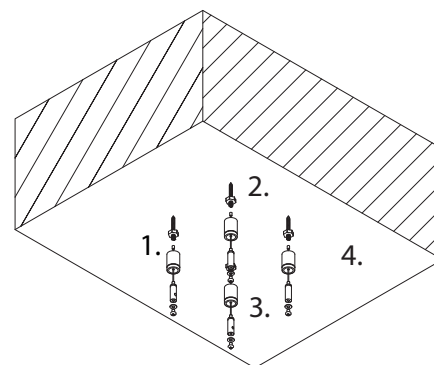

Suitable for following luminaires:

CUBE H-300	CUBE L-300	CUBE L-450
CUBE H-600	CUBE L-400	CUBE W-300