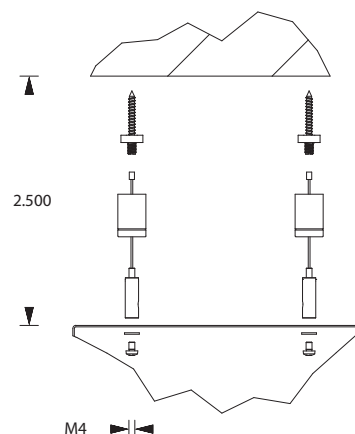

Cable assembly set

Cable assembly set in two different lengths, equipped with high-quality grippers and symmetry brackets for luminaires with asymmetrical weight distribution.

Note: The steel cables can be shortened to any length on the side of the gripper.

Luminaire is not included in the scope of delivery

Technical specifications and order information

Cable assembly set, 2 x 2,5 meter

Material	Nickel/Zinc
Dimensions Rope (L)	2,5 m
Note	1 Set = 2 cables with mounting material

Order number 551042

Suitable for following luminaires: