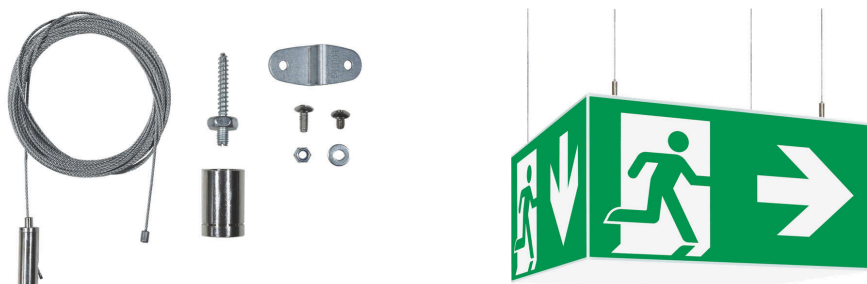

# Cable assembly set

Cable assembly set in two different lengths, equipped with high-quality grippers and symmetry brackets for luminaires with asymmetrical weight distribution.

**Note:** The steel cables can be shortened to any length on the side of the gripper.

Luminaire is not included in the scope of delivery

### Cable assembly set, 2 x 2,5 meter

Material	Nickel/Zinc
Dimensions Rope (L)	2,5 m
Note	1 Set = 2 cables with mounting material

**Order number** 551042