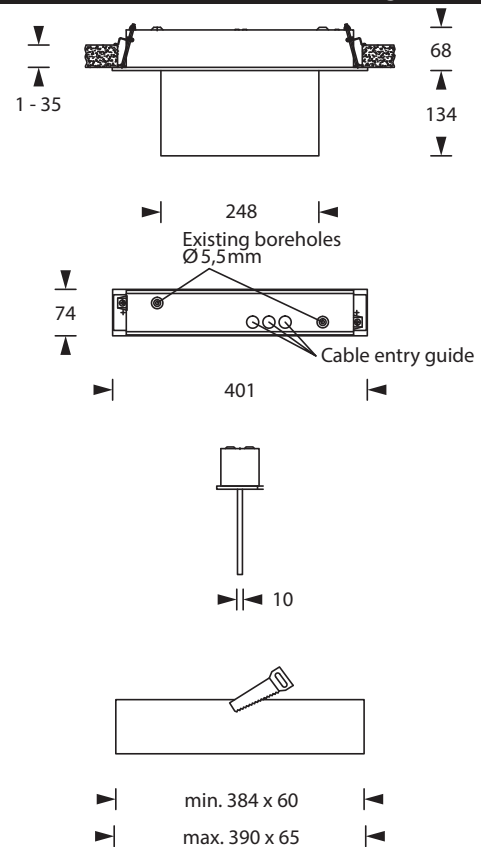

Recessed mounting