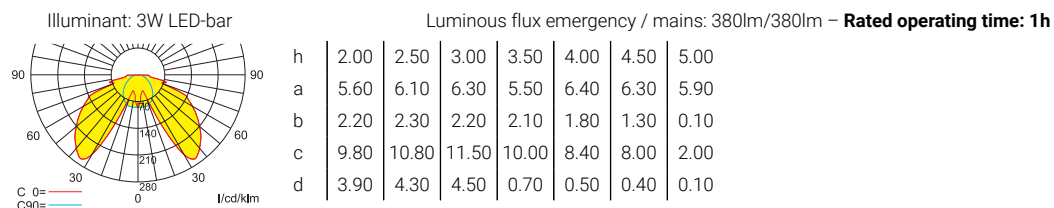

Self contained luminaires Wide area illumination

Distance table for plane emergency routes / distance data in meters