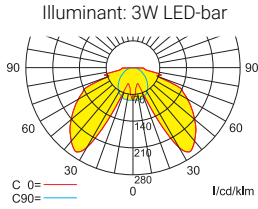

Self contained luminaires Wide area illumination

Distance table for plane emergency routes / distance data in meters

Luminous flux emergency / mains: 140lm/380lm – **Rated operating time: 8h**

h	2.00	2.50	3.00
a	3.90	3.90	3.60
b	1.30	1.10	0.10
c	7.20	5.10	1.30
d	0.60	0.30	0.20