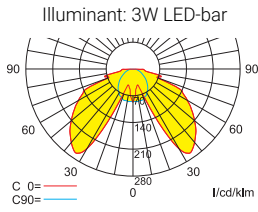

Self contained luminaires Wide area illumination

Distance table for plane emergency routes / distance data in meters

Luminous flux emergency / mains: 320lm/380lm – **Rated operating time: 3h**

h	2.00	2.50	3.00	3.50	4.00	4.50
a	5.30	5.70	5.90	5.90	5.80	5.50
b	2.00	2.10	2.00	1.80	1.30	0.10
c	9.40	10.20	10.90	8.00	7.40	1.90
d	3.70	4.00	0.90	0.50	0.40	0.10