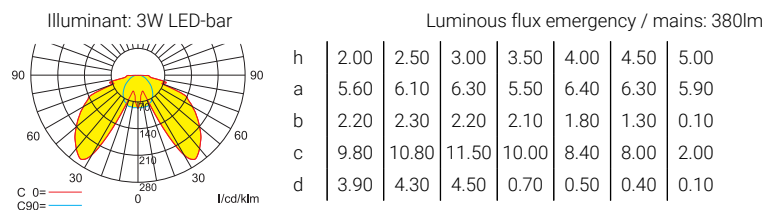

Luminaires for central battery systems Wide area illumination

Distance table for plane emergency routes / distance data in meters