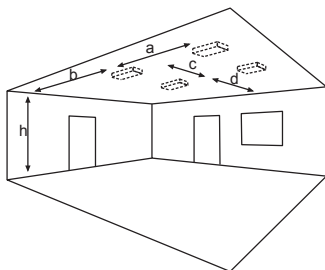

Lighting data and tables of luminaire distances (E = 1.25 lx)