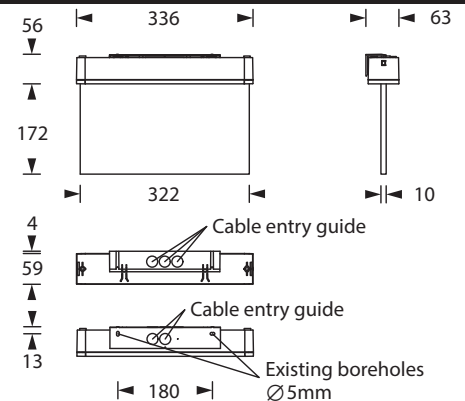

Wall mounting