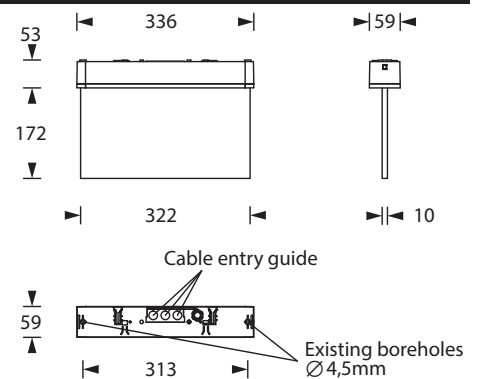

Ceiling mounting