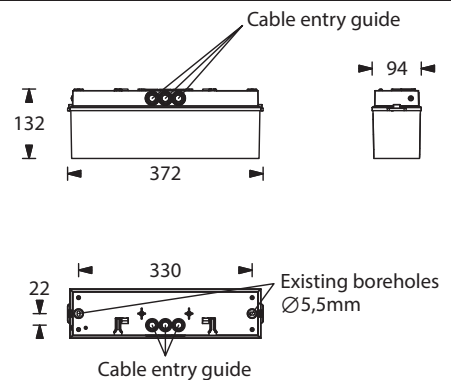

Wall-/ceiling mounting