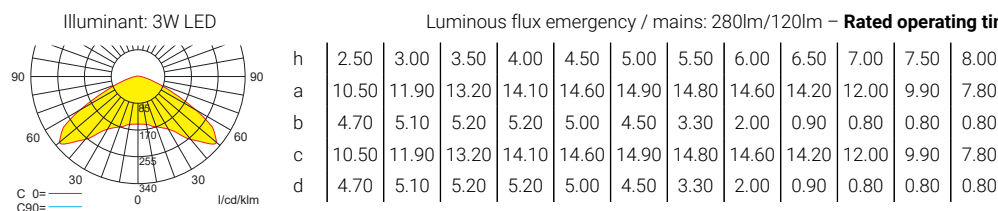

Self contained luminaires **wide area optics**

Distance table for plane emergency routes / distance data in meters