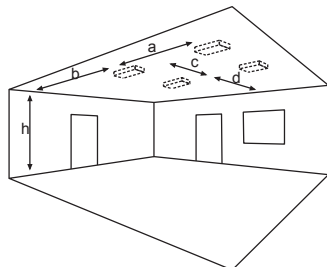

BEAM 125-PC A-F

Safety luminaire in compliance with EN 60598-1/2-22 and EN 1838.

Compact, attractive polycarbonate housing with square-shaped optical recess. Screwless luminaire closure by snap-in mechanism. Version for ceiling mounting with high-power LED (switching type: non-maintained mode) and cast acrylic optics for area illumination due to circular light control characteristics.

Ceiling mounting

* Optional accessory required

Accessories

Wire guard

5lx-optics accessories-set

Downlight-optics accessories-set

Central pendulum - BEAM 125/130

Wire mounting set - BEAM 125/130

Cable assembly set

Lighting data and tables of luminaire distances ($E = 1,25 \text{ lx}$)

Ceiling mounting

Luminaires for central battery systems **wide area optics**

Distance table for plane emergency routes / distance data in meters