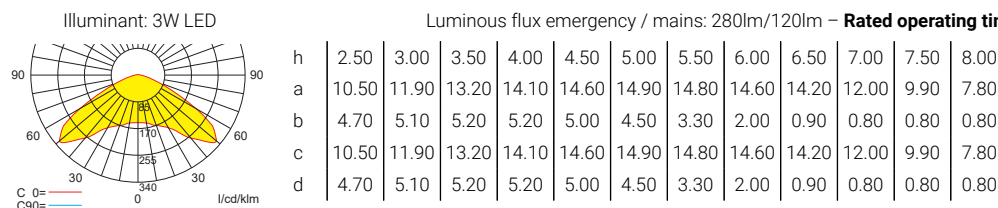

Self contained luminaires **wide area optics**

Distance table for plane emergency routes / distance data in meters