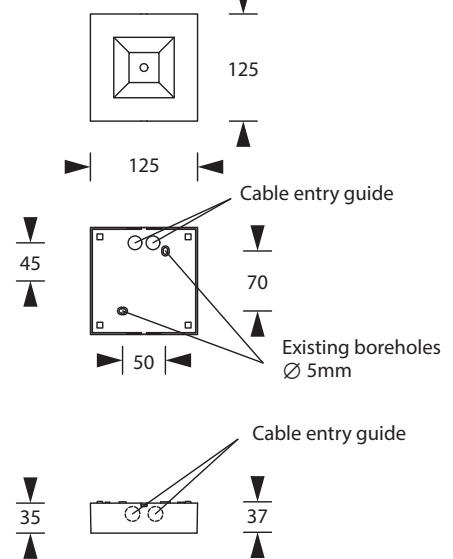

Ceiling mounting

* Optional accessory required