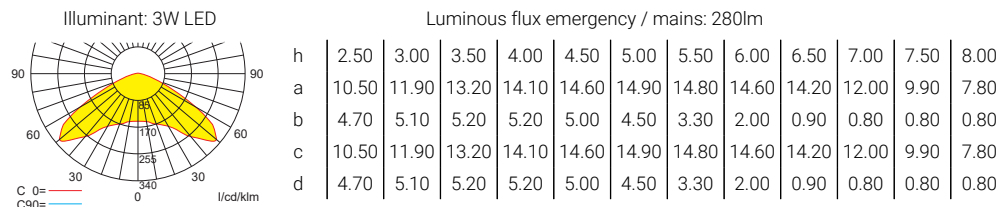

Cable assembly set

Lighting data and tables of luminaire distances ($E = 1,25 \text{ lx}$)

Ceiling mounting

Luminaires for central battery systems **wide area optics**

Distance table for plane emergency routes / distance data in meters