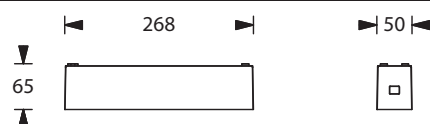

Luminaire is not included in the scope of delivery

Technical specifications and order information

Material	Polycarbonate
Dimensions (W x H x D)	DM 268 x 65 x 50 mm WM 268 x 68 x 54 mm

Ceiling housing E-LINE 200 incl. wall parallel mounting bracket, white

Order number 551355
Colour white

Suitable for following luminaires:

E-LINE 200 BEL DE	E-LINE 200 BEL-R-90 DE	E-LINE 200 DES
E-LINE 200 BEL-R DE	E-LINE 200 DE	

Ceiling housing E-LINE 200 incl. wall parallel mounting bracket, black

Order number 551355D
Colour black

Suitable for following luminaires:

E-LINE 200 BEL DE	E-LINE 200 BEL-R-90 DE	E-LINE 200 DES
E-LINE 200 BEL-R DE	E-LINE 200 DE	

Ceiling mounting

Wall mounting