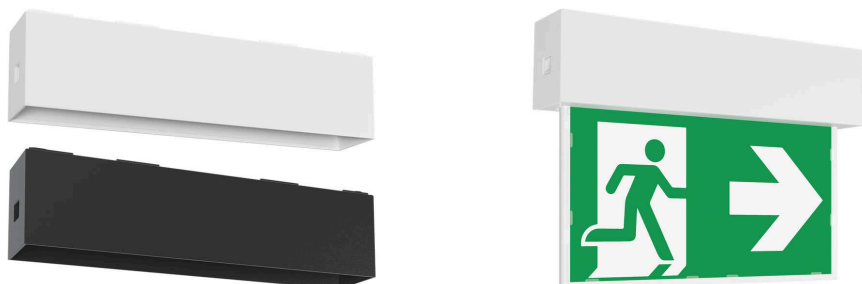

Ceiling mounting set - E-LINE 200

Ceiling housing set incl. wall parallel mounting bracket made of plastic (PC) in white or black for easy conversion of the E-LINE recessed ceiling version to wall or ceiling mounting.

Luminaire is not included in the scope of delivery

Technical specifications and order information

Material	Polycarbonate
Dimensions (W x H x D)	DM 268 x 65 x 50 mm WM 268 x 68 x 54 mm

Ceiling housing E-LINE 200 incl. wall parallel mounting bracket, white

Order number 551355
Colour white

Suitable for following luminaires:

E-LINE 200 BEL DE	E-LINE 200 BEL-R-90 DE	E-LINE 200 DES
E-LINE 200 BEL-R DE	E-LINE 200 DE	

Ceiling housing E-LINE 200 incl. wall parallel mounting bracket, black

Order number 551355D
Colour black

Suitable for following luminaires:

E-LINE 200 BEL DE	E-LINE 200 BEL-R-90 DE	E-LINE 200 DES
E-LINE 200 BEL-R DE	E-LINE 200 DE	

Ceiling mounting

Wall mounting