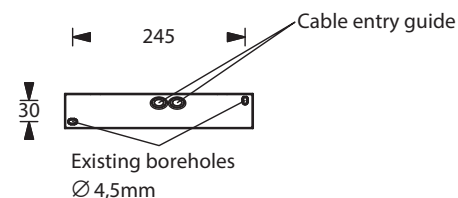

Ceiling mounting set - E-LINE 200

Ceiling housing set incl. wall parallel mounting bracket made of plastic (PC) in white or black for easy conversion of the E-LINE recessed ceiling version to wall or ceiling mounting.

Luminaire is not included in the scope of delivery

Technical specifications and order information

Material	Polycarbonate
Dimensions (W x H x D)	DM 268 x 65 x 50 mm WM 268 x 68 x 54 mm

Ceiling housing E-LINE 200 incl. wall parallel mounting bracket, white

Order number 551355
Colour white

Suitable for following luminaires:

E-LINE 200 BEL DE	E-LINE 200 BEL-R-90 DE	E-LINE 200 DES
E-LINE 200 BEL-R DE	E-LINE 200 DE	

Ceiling housing E-LINE 200 incl. wall parallel mounting bracket, black

Order number 551355D
Colour black

Suitable for following luminaires:

E-LINE 200 BEL DE	E-LINE 200 BEL-R-90 DE	E-LINE 200 DES
E-LINE 200 BEL-R DE	E-LINE 200 DE	

Ceiling mounting

Wall mounting