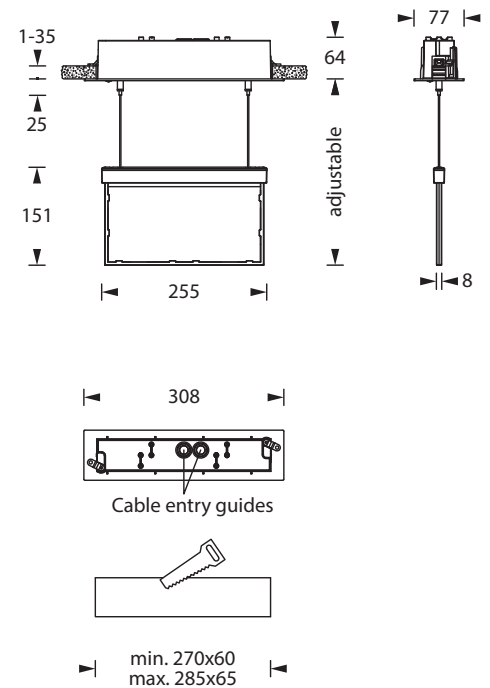

Recessed mounting (wire suspension)