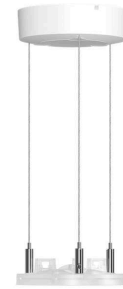

Colour

Wire mounting set - BEAM 125/130

Polycarbonate cable set with white ceiling canopy, three steel cables (non-conductive) plus grippers for infinitely variable adjustment of cable lengths and a transparent luminaire mount suitable for the BEAM 125/130. The set is available in two different maximum cable lengths.

Technical specifications and order information

Cable assembly set with round canopy, 2,5 m

Colour	white
Material	Polycarbonate
Dimensions (Ø x H)	Canopy 118 x 35 mm Luminaire mount 121 x 45 mm
Dimensions Rope (L)	2,5 m

Order number 551380

Suitable for following luminaires:

BEAM 125-AL A-F/R	BEAM 125R-PC A-R	BEAM 175-AL A-R
BEAM 125-PC A-F	BEAM 130-AL A-F/R	BEAM 175-PC A-F
BEAM 125-PC A-R	BEAM 130-PC A-F	BEAM 175-PC A-R
BEAM 125R-AL A-F/R	BEAM 130-PC A-R	
BEAM 125R-PC A-F	BEAM 175-AL A-F	

Cable assembly set with round canopy, 7,5 m

Colour	white
Material	Polycarbonate
Dimensions (Ø x H)	Canopy 118 x 35 mm Luminaire mount 121 x 45 mm
Dimensions Rope (L)	7,5 m

Order number 551381

Suitable for following luminaires: