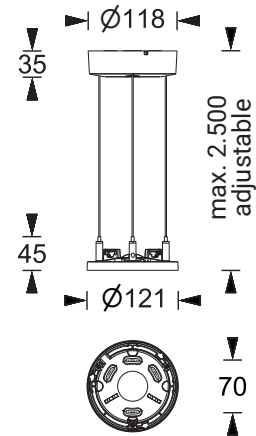

Colour

Wire mounting set - BEAM 125/130

Polycarbonate cable set with white ceiling canopy, three steel cables (non-conductive) plus grippers for infinitely variable adjustment of cable lengths and a transparent luminaire mount suitable for the BEAM 125/130. The set is available in two different maximum cable lengths.

Technical specifications and order information

Cable assembly set with round canopy, 2,5 m

Colour	white
Material	Polycarbonate
Dimensions (Ø x H)	Canopy 118 x 35 mm Luminaire mount 121 x 45 mm
Dimensions Rope (L)	2,5 m

Order number 551380

Suitable for following luminaires:

BEAM 125-AL A-F/R	BEAM 125R-PC A-R	BEAM 175-AL A-R
BEAM 125-PC A-F	BEAM 130-AL A-F/R	BEAM 175-PC A-F
BEAM 125-PC A-R	BEAM 130-PC A-F	BEAM 175-PC A-R
BEAM 125R-AL A-F/R	BEAM 130-PC A-R	
BEAM 125R-PC A-F	BEAM 175-AL A-F	

Cable assembly set with round canopy, 7,5 m

Colour	white
Material	Polycarbonate
Dimensions (Ø x H)	Canopy 118 x 35 mm Luminaire mount 121 x 45 mm
Dimensions Rope (L)	7,5 m

Order number 551381

Suitable for following luminaires: