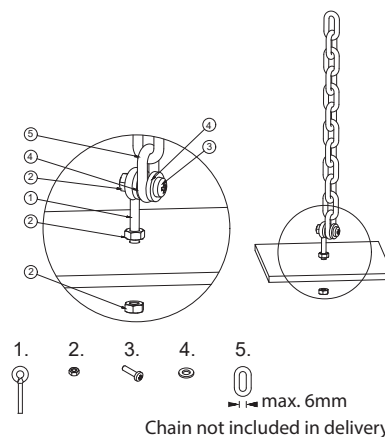

Chain assembly set

The chain mounting set consists of 2 resp. 4 chain eyes (depending on the version) for attaching chains to the luminaire. The chain mounting set must be ordered separately as an accessory.

Note: A chain is not included in the scope of delivery.

Figure shows item number: 551001

Technical specifications and order information

Chain assembly set

Material	Stainless steel/screw galvanised
Dimensions (W x H x D)	19 x 24 x 12.5 mm
Dimensions screws	M4 x 10 mm
Dimensions eyelets (Ø)	5.6 mm (inside) / 12.5 mm (outside)

Chain assembly set CUBE

Material	Stainless steel/screw galvanised
Dimensions (W x H x D)	18.8 x 39.5 x 12.5 mm
Dimensions screws	M4 x 25 mm
Dimensions eyelets (Ø)	5.6 mm (inside) / 12.5 mm (outside)

Order number 551016

Suitable for following luminaires:

CUBE H-300	CUBE L-300	CUBE L-450
CUBE H-600	CUBE L-400	CUBE W-300

Chain assembly set LBOX 200

Material	Stainless steel/screw galvanised
Dimensions (W x H x D)	22.6 x 33 x 16.4 mm
Dimensions screws	M5 x 15 mm
Dimensions eyelets (Ø)	8 mm (inside) / 16.4 mm (outside)