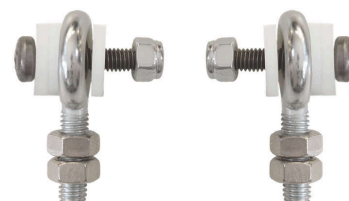

Chain assembly set

The chain mounting set consists of 2 resp. 4 chain eyes (depending on the version) for attaching chains to the luminaire. The chain mounting set must be ordered separately as an accessory.

Note: A chain is not included in the scope of delivery.

Figure shows item number: 551001

Technical specifications and order information

Chain assembly set

Material	Stainless steel/screw galvanised
Dimensions (W x H x D)	19 x 24 x 12.5 mm
Dimensions screws	M4 x 10 mm
Dimensions eyelets (Ø)	5.6 mm (inside) / 12.5 mm (outside)

Order number 551001

Suitable for following luminaires:

ABOX 200 UM	L-PLAST 250 BEL WM/DM	SAFE D-2T
ABOX 300 UM	L-PLAST 250 BEL-R DM	SAFE D-4F
ABOX 400 UM	L-PLAST 250 BEL-R-90 DM	SAFE D-4R
ABOX 600 UM	L-PLAST 250-M UM	SAFE D-4T
COMPACT 200 UM	L-PLAST 250-T UM	SAFE D-8F
COMPACT 300 UM	L-PLAST 300 UM	SAFE D-8R
E-LINE 200 UM	LBOARD A200 RIVA WM/DM	SAFE D-8T
H-LINE 200 UM	LBOARD A200 WM/DM	SAFE MINI D-F
IMPACT A-2F-IP54	LBOARD A300 RIVA WM/DM	SAFE MINI D-R
IMPACT A-2F-IP65	LBOARD A300 WM/DM	SAFE MINI D-T
IMPACT A-2R-IP54	LBOX 300 DM	SMARTLINE A200 DM
IMPACT A-2R-IP65	PROTECT PD UM	SMARTLINE A300 DM
IMPACT A-2T-IP54	S-LINE 200 BEL WM/DM	SMARTLUX 200 DM
IMPACT A-2T-IP65	S-LINE 200 BEL-R DM	SMARTLUX 200 TWIN 5lx DM
KBOX 200 UM	S-LINE 200 BEL-R-90 DM	SMARTLUX 200 TWIN DM
KBOX 300 UM	S-LINE 200 UM	SMARTLUX 300 DM
KBOX 400 UM	S-LINE 300 UM	SMARTLUX 300 TWIN 5lx DM
L-PLAST 200 UM	SAFE D-2F	SMARTLUX 300 TWIN DM
L-PLAST 200 UM-BEL	SAFE D-2R	

Chain assembly set CUBE

Material	Stainless steel/screw galvanised
Dimensions (W x H x D)	18.8 x 39.5 x 12.5 mm
Dimensions screws	M4 x 25 mm
Dimensions eyelets (Ø)	5.6 mm (inside) / 12.5 mm (outside)

Order number 551016