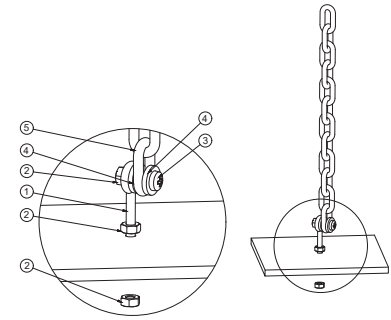

Chain assembly set LBOX 200

Material	Stainless steel/screw galvanised
Dimensions (W x H x D)	22.6 x 33 x 16.4 mm
Dimensions screws	M5 x 15 mm
Dimensions eyelets (Ø)	8 mm (inside) / 16.4 mm (outside)

Order number 551024

Suitable for following luminaires:
LBOX 200 DM

1. 2. 3. 4. 5.
  Chain not included in delivery