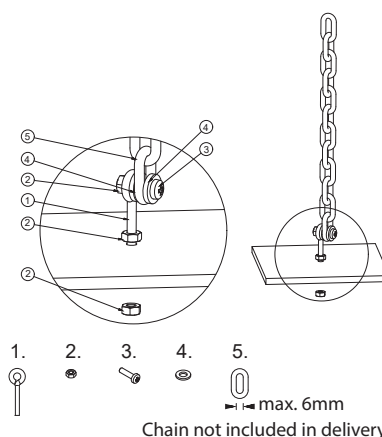

Chain assembly set

The chain mounting set consists of 2 resp. 4 chain eyes (depending on the version) for attaching chains to the luminaire. The chain mounting set must be ordered separately as an accessory.

Note: A chain is not included in the scope of delivery.

Figure shows item number: 551001

Technical specifications and order information

Chain assembly set

Material	Stainless steel/screw galvanised
Dimensions (W x H x D)	19 x 24 x 12.5 mm
Dimensions screws	M4 x 10 mm
Dimensions eyelets (Ø)	5.6 mm (inside) / 12.5 mm (outside)

Chain assembly set CUBE

Material	Stainless steel/screw galvanised
Dimensions (W x H x D)	18.8 x 39.5 x 12.5 mm
Dimensions screws	M4 x 25 mm
Dimensions eyelets (Ø)	5.6 mm (inside) / 12.5 mm (outside)

Order number 551016

Suitable for following luminaires:

CUBE H-300	CUBE L-300	CUBE L-450
CUBE H-600	CUBE L-400	CUBE W-300

Chain assembly set LBOX 200

Material	Stainless steel/screw galvanised
Dimensions (W x H x D)	22.6 x 33 x 16.4 mm
Dimensions screws	M5 x 15 mm
Dimensions eyelets (Ø)	8 mm (inside) / 16.4 mm (outside)