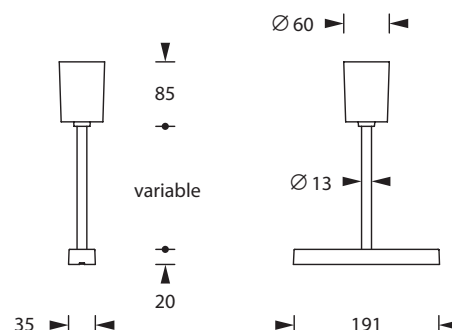

Suitable for following luminaires:

E-LINE 200 BEL WM/DM	E-LINE 200 BEL-R-90 DM
E-LINE 200 BEL-R DM	E-LINE 200 UM

Central pendulum set E-LINE, black 300 mm (with pre-wiring)

Order number	551350D
Colour	black
Dimensions (Ø x H)	Canopy 60 x 85 mm Pendulum 13 x 300 mm
Wiring (L)	550 mm, 4-wire cable, AWG20, 8 mm stripped on both sides

Suitable for following luminaires:

E-LINE 200 BEL WM/DM	E-LINE 200 BEL-R-90 DM
E-LINE 200 BEL-R DM	E-LINE 200 UM

Central pendulum set E-LINE, white 500 mm (with pre-wiring)

Order number	551351
Colour	white
Dimensions (Ø x H)	Canopy 60 x 85 mm Pendulum 13 x 500 mm
Wiring (L)	750 mm, 4-wire cable, AWG20, 8 mm stripped on both sides

Suitable for following luminaires:

E-LINE 200 BEL WM/DM	E-LINE 200 BEL-R-90 DM
E-LINE 200 BEL-R DM	E-LINE 200 UM

Central pendulum set E-LINE, black 500 mm (with pre-wiring)

Order number	551351D
Colour	black
Dimensions (Ø x H)	Canopy 60 x 85 mm Pendulum 13 x 500 mm
Wiring (L)	750 mm, 4-wire cable, AWG20, 8 mm stripped on both sides