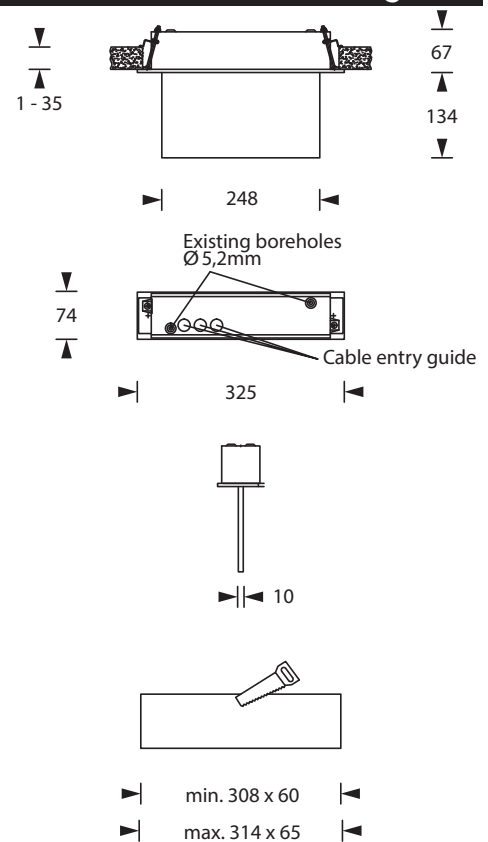

Recessed mounting