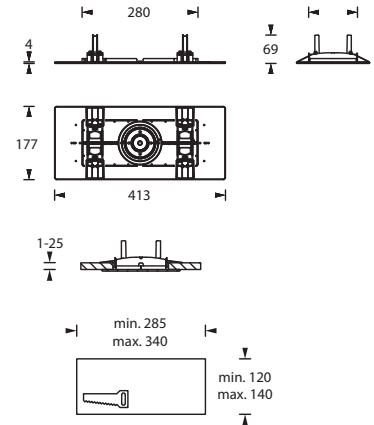

Colour

Universal cover plate

Universal cover plate for ceiling cutouts

With the universal cover plate, existing ceiling cutouts can be covered and different types of luminaires can be mounted surface or recessed. Easy luminaire mounting due to pre-stamped mounting holes.

ATTENTION! Cannot be used in conjunction with a recessed ceiling frame.

Technical specifications and order information

Universal cover plate for ceiling cutouts

Colour	white
Material	Polycarbonate
Dimensions (W x H x D)	413 x 69 x 177 mm
Max. load capacity	1,8 kg
Dimensions ceiling cutout (L x W)	min. 285 x 120 mm / max. 340 x 140 mm