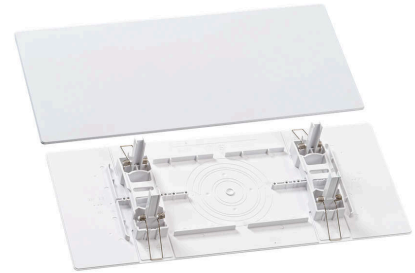

Colour

Universal cover plate

Universal cover plate for ceiling cutouts

With the universal cover plate, existing ceiling cutouts can be covered and different types of luminaires can be mounted surface or recessed. Easy luminaire mounting due to pre-stamped mounting holes.

ATTENTION! Cannot be used in conjunction with a recessed ceiling frame.

Technical specifications and order information

Universal cover plate for ceiling cutouts

Colour	white
Material	Polycarbonate
Dimensions (W x H x D)	413 x 69 x 177 mm
Max. load capacity	1,8 kg
Dimensions ceiling cutout (L x W)	min. 285 x 120 mm / max. 340 x 140 mm