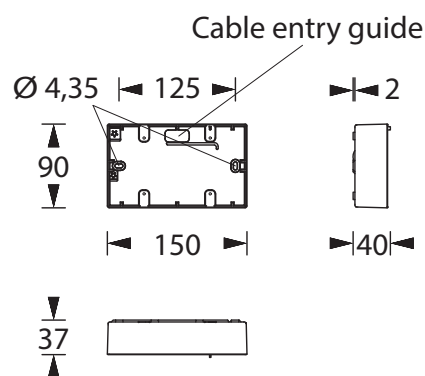

## Technical specifications and order information

Material	Aluminum die-cast
Mounting type	Wall mounting
Dimensions (W x H x D)	150 x 90 x 40 mm

### Construction set for WALL-STAR XL, black

**Order number** 551299D  
Colour black

**Suitable for following luminaires:**

WALL-STAR XL EQ-F  
WALL-STAR XL EQ-R

Material	Aluminum die-cast
Mounting type	Wall mounting
Dimensions (W x H x D)	150 x 90 x 40 mm

### Construction set for WALL-STAR XL, lateral cable entry, white

**Order number** 551310  
Colour white

**Suitable for following luminaires:**

WALL-STAR XL EQ-F WALL-STAR XL EQ-R

### Construction set for WALL-STAR XL, lateral cable entry, black

**Order number** 551310D  
Colour black

**Suitable for following luminaires:**

WALL-STAR XL EQ-F  
WALL-STAR XL EQ-R