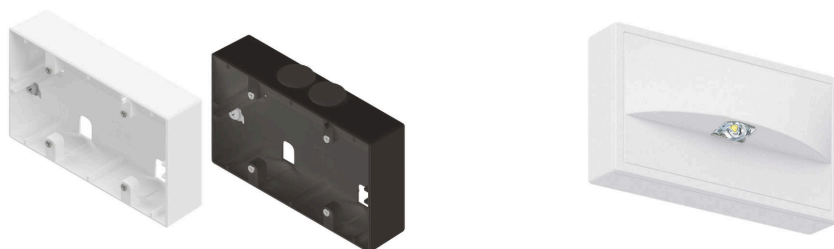

# Construction set XL

Aluminum mounting frame in white or black for surface mounting of WALL-STAR XL.  
Optionally also available with lateral cable entries.

Figure shows item number: 551299/551310D

Luminaire is not included in the scope of delivery

## Technical specifications and order information

Material	Aluminum die-cast
Mounting type	Wall mounting
Dimensions (W x H x D)	150 x 90 x 40 mm

### Construction set for WALL-STAR XL, white

**Order number** 551299  
Colour white

**Suitable for following luminaires:**

WALL-STAR XL EQ-F WALL-STAR XL EQ-R

### Construction set for WALL-STAR XL, black

**Order number** 551299D  
Colour black

**Suitable for following luminaires:**

WALL-STAR XL EQ-F  
WALL-STAR XL EQ-R

Material	Aluminum die-cast
Mounting type	Wall mounting
Dimensions (W x H x D)	150 x 90 x 40 mm