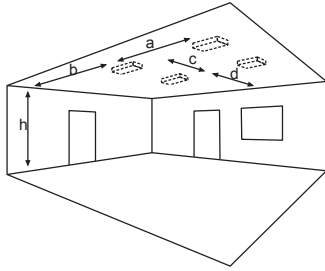

For ceiling mounting in longitudinal direction with optics for escape route illumination.

Also available as recessed ceiling version with optional recessed ceiling frame.

Technical specifications

Luminaire type	Luminaires for central battery systems	Self contained luminaires
Illuminant	2 W LED-bar	2 W LED-bar
Connecting terminals	2 x 2.5 mm ² for double assignment	
Colour	white	
Material	Polycarbonate (light cover clear)	
Mounting type	Ceiling mounting	
Additional mounting types*	Recessed mounting, Ceiling mounting (wire suspension)	
Dimensions (W x H x D)	DM 239 x 62 x 59 mm	
Protection class	IP54	
Safety class	II	
IK Safety class	IK03	
Light current (mains)	240 lm	240 lm
Light current (emergency)		
Rated operating time 1h	-	240 lm
Rated operating time 3h	-	105 lm
Luminous flux		
Emergency (DC) / mains		
Rated operating time 1h	-	100% / 100%
Rated operating time 3h	-	45% / 100%
Power consumption	5.5 VA	5.5 VA
Battery current input	14 mA	-
Battery duration	-	1h / 3h
Battery operation		
Voltage supply	230V 50/60Hz; 220V DC +25/-20%	230V 50/60Hz
NiMH-battery		
Rated operating time 1h	-	4,8V 0,8Ah
Rated operating time 3h	-	4,8V 0,8Ah
Temperature range	-10°C to +40°C	-
Non-maintained mode	-	0°C to +35°C
Maintained mode	-	-5°C to +30°C
optional		
Multi-switch and monitoring module	ELC MSÜ3 SET009 SET010	-
Self monitoring	-	SELF CHECK
Central monitoring	-	SAFELOG Line
Wireless monitoring	-	SAFELOG Wireless

* Optional accessory required

Accessories

Wire guard

Recessed ceiling frame - clampable

Chain assembly set

Cable assembly set

Ceiling mounting

Lighting data and tables of luminaire distances (E = 1,25 lx)

Ceiling mounting

Mounting direction

Luminaires for central battery systems **escape route optics**

Distance table for plane emergency routes / distance data in meters

Self contained luminaires **escape route optics**