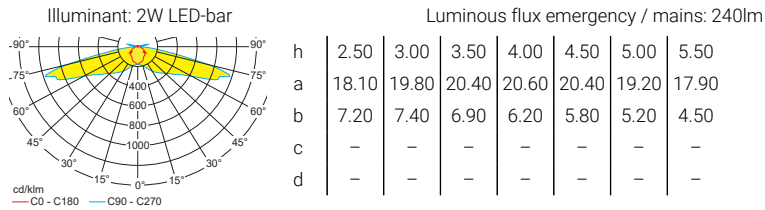

Luminaires for central battery systems **escape route optics**

Distance table for plane emergency routes / distance data in meters