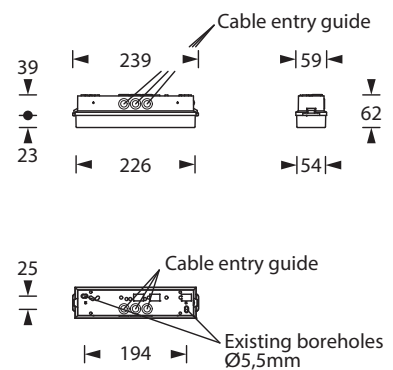

For ceiling mounting in longitudinal direction with optics for escape route illumination.

Also available as recessed ceiling version with optional recessed ceiling frame.

Technical specifications

Luminaire type	Luminaires for central battery systems	Self contained luminaires
Illuminant	2 W LED-bar	2 W LED-bar
Connecting terminals	2 x 2.5 mm ² for double assignment	
Colour	white	
Material	Polycarbonate (light cover clear)	
Mounting type	Ceiling mounting	
Additional mounting types*	Recessed mounting, Ceiling mounting (wire suspension)	
Dimensions (W x H x D)	DM 239 x 62 x 59 mm	
Protection class	IP54	
Safety class	II	
IK Safety class	IK03	
Light current (mains)	240 lm	240 lm
Light current (emergency)		
Rated operating time 1h	-	240 lm
Rated operating time 3h	-	105 lm
Luminous flux		
Emergency (DC) / mains		
Rated operating time 1h	-	100% / 100%
Rated operating time 3h	-	45% / 100%
Power consumption	5.5 VA	5.5 VA
Battery current input	14 mA	-
Battery duration	-	1h / 3h
Battery operation		
Voltage supply	230V 50/60Hz; 220V DC +25/-20%	230V 50/60Hz
NiMH-battery		
Rated operating time 1h	-	4,8V 0,8Ah
Rated operating time 3h	-	4,8V 0,8Ah
Temperature range	-10°C to +40°C	-
Non-maintained mode	-	0°C to +35°C
Maintained mode	-	-5°C to +30°C
optional		
Multi-switch and monitoring module	ELC MSÜ3 SET009 SET010	-
Self monitoring	-	SELF CHECK
Central monitoring	-	SAFELOG Line
Wireless monitoring	-	SAFELOG Wireless

* Optional accessory required

Accessories

Wire guard

Recessed ceiling frame - clampable

Chain assembly set

Cable assembly set

Ceiling mounting

Lighting data and tables of luminaire distances (E = 1,25 lx)

Ceiling mounting

Mounting direction

Luminaires for central battery systems **escape route optics**

Distance table for plane emergency routes / distance data in meters

Self contained luminaires **escape route optics**