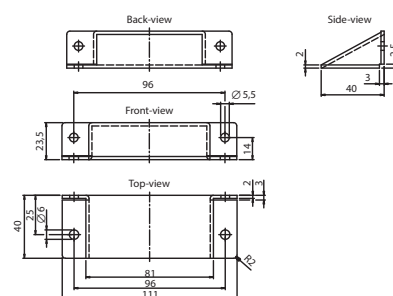

Wall adapter

White adapter for wall parallel mounting for LBOARD series.
 Variants with or without cable recess for surface cable entry.

Luminaire is not included in the scope of delivery

Technical specifications and order information

Wall mounting adapter, white

Colour	white
Material	Sheet steel
Dimensions (W x H x D)	111 x 23.5 x 40 mm

Order number 551202A

Suitable for following luminaires:

LBOARD A200 RIVA WM/DM	LBOARD A300 RIVA WM/DM
LBOARD A200 WM/DM	LBOARD A300 WM/DM

Wall mounting adapter with cable cut-out, white

Colour	white
Material	Sheet steel
Dimensions (W x H x D)	111 x 23.5 x 40 mm

Order number 551219A

Suitable for following luminaires:

LBOARD A200 RIVA WM/DM	LBOARD A300 RIVA WM/DM
LBOARD A200 WM/DM	LBOARD A300 WM/DM