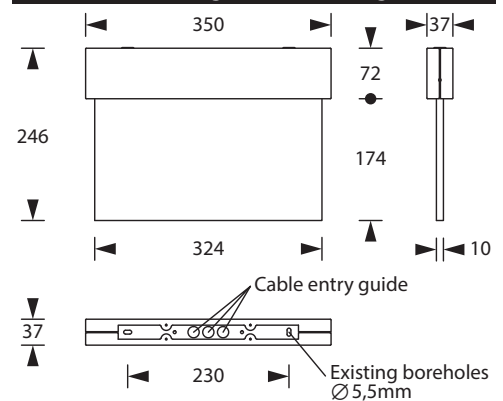

Ceiling mounting