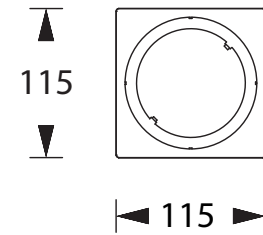

### Square frame SPOT-LIGHT 100

Colour	white
Material	Polycarbonate
Dimensions (W x H x D)	115 x 12.8 x 115 mm

**Order number** 551234

**Suitable for following luminaires:**

SPOT-LIGHT 100 ER-2F      SPOT-LIGHT 100 ER-2R      SPOT-LIGHT 100 ER-2T

### Square frame SPOT-LIGHT 80

Colour	white
Material	Polycarbonate
Dimensions (W x H x D)	90 x 12 x 90 mm

**Order number** 551235

**Suitable for following luminaires:**

SPOT-LIGHT 80-AL ER-F/R      SPOT-LIGHT 80-PC ER-F      SPOT-LIGHT 80-PC ER-R