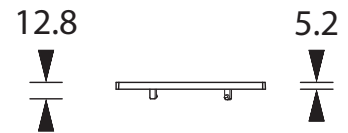

# Ceiling frame - Polycarbonate

Frame to convert the round SPOT-LIGHT 80 resp. 100 series into a square one.  
The frame is simply clicked over the round luminaire head from behind.

Figure shows item number: 551235

### Square frame SPOT-LIGHT 100

Colour	white
Material	Polycarbonate
Dimensions (W x H x D)	115 x 12.8 x 115 mm

**Order number** 551234

**Suitable for following luminaires:**

SPOT-LIGHT 100 ER-2F      SPOT-LIGHT 100 ER-2R      SPOT-LIGHT 100 ER-2T

### Square frame SPOT-LIGHT 80

Colour	white
Material	Polycarbonate
Dimensions (W x H x D)	90 x 12 x 90 mm

**Order number** 551235

**Suitable for following luminaires:**

SPOT-LIGHT 80-AL ER-F/R      SPOT-LIGHT 80-PC ER-F      SPOT-LIGHT 80-PC ER-R