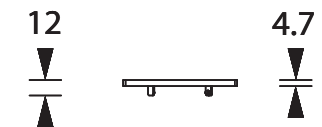

### Square frame SPOT-LIGHT 100

Colour	white
Material	Polycarbonate
Dimensions (W x H x D)	115 x 12.8 x 115 mm

**Order number** 551234

**Suitable for following luminaires:**

SPOT-LIGHT 100 ER-2F      SPOT-LIGHT 100 ER-2R      SPOT-LIGHT 100 ER-2T

### Square frame SPOT-LIGHT 80

Colour	white
Material	Polycarbonate
Dimensions (W x H x D)	90 x 12 x 90 mm

**Order number** 551235

**Suitable for following luminaires:**

SPOT-LIGHT 80-AL ER-F/R      SPOT-LIGHT 80-PC ER-F      SPOT-LIGHT 80-PC ER-R