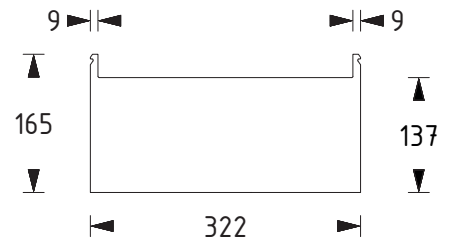

Pictogram disc set UNILINE 23 meter, white

Order number 551240
Colour white

Suitable for following luminaires:
INTEGRA UNILINE BEL UNILINE 200 UM UNILINE BEL WM/DM

Visibility distance	30 m
Material	Polycarbonate
Dimensions (W x H x D)	322 x 172 x 10 mm

Pictogram disc set UNILINE 30 meter, black

Order number 551244D
Colour black

Suitable for following luminaires:
UNILINE 300 UM UNILINE BEL WM/DM