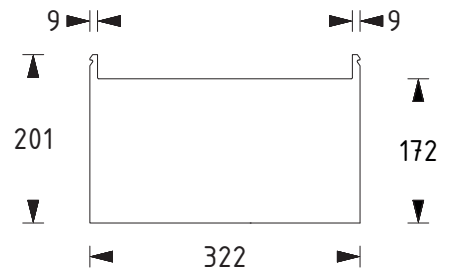

**Note:** The set for 40 m is not in line with DIN EN 1838 supplement 1:2018-11.

The pictogram disc set contains an acrylic glass disc, a pictogram set, a wall mounting adapter, two cover caps and a mounting instruction. The pictogram disc set is an accessory and has to be ordered separately.

## Technical specifications and order information

Visibility distance	23 m
Material	Polycarbonate
Dimensions (W x H x D)	322 x 137 x 10 mm

### Pictogram disc set UNILINE 23 meter, white

**Order number** 551240  
**Colour** white

**Suitable for following luminaires:**  
 INTEGRA UNILINE BEL UNILINE 200 UM UNILINE BEL WM/DM

Visibility distance	30 m
Material	Polycarbonate
Dimensions (W x H x D)	322 x 172 x 10 mm

### Pictogram disc set UNILINE 30 meter, white

**Order number** 551244  
**Colour** white

**Suitable for following luminaires:**  
 INTEGRA UNILINE BEL UNILINE 300 UM UNILINE BEL WM/DM

Visibility distance	40 m
Material	Polycarbonate
Dimensions (W x H x D)	322 x 222 x 10 mm
Note	The set for 40 m is <u>not</u> in line with EN 1838 supplement 1:2018-11.