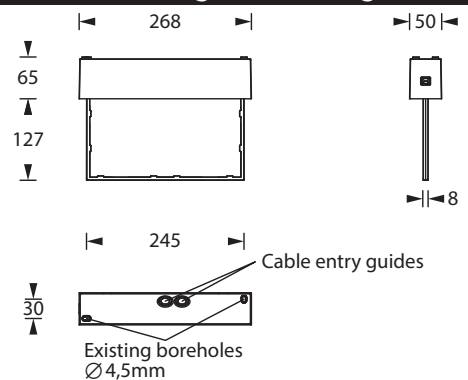

Ceiling mounting