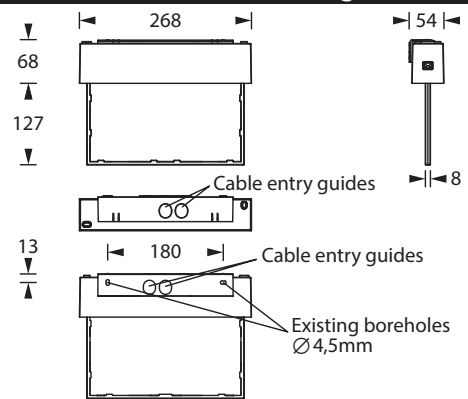

Wall mounting