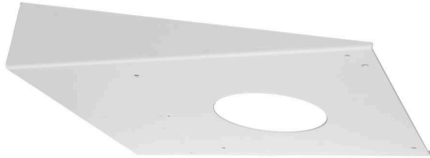

Colour

# Wall bracket - CUBE

Wall brackets made of steel metal, white powder-coated.  
The package includes the fixing material.

Luminaire is not included in the scope of delivery

## Technical specifications and order information

Wall bracket CUBE, 30 m / 45 m, white

Colour	white
Material	Sheet steel
Dimensions (W x H x D)	240 x 60 x 310 mm

**Order number** 551259A

**Suitable for following luminaires:**