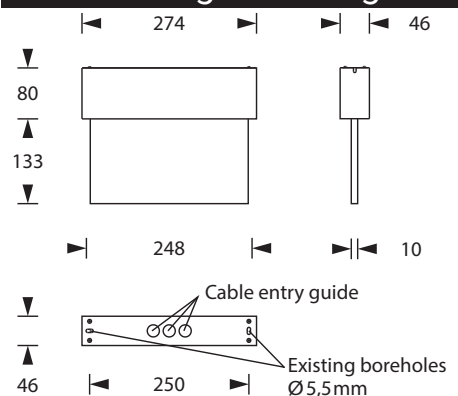

Ceiling mounting