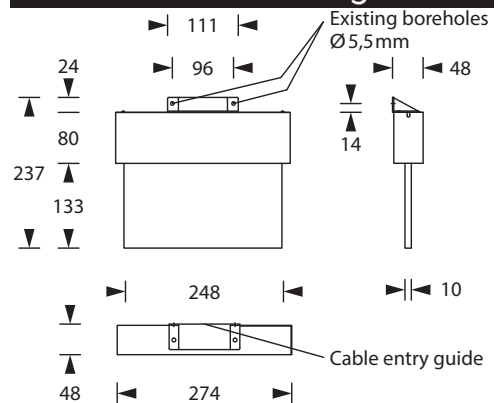

Wall mounting