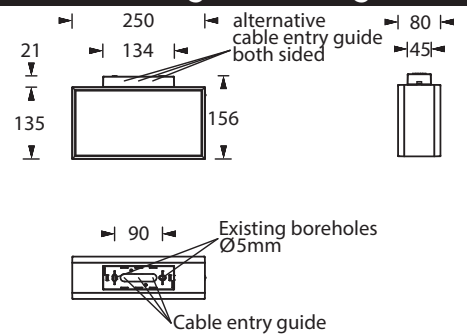

Ceiling mounting