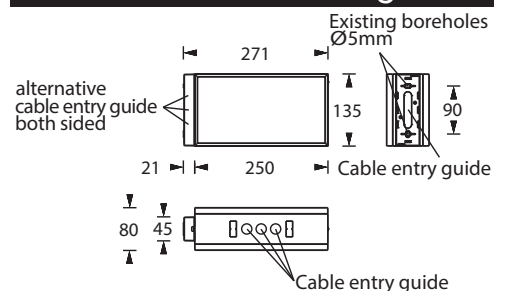

The luminaire can be used for single-sided wall mounting, double-sided ceiling mounting or bracket mounting. For wall mounting, the installation is done via a fixed enclosed back plate, for ceiling and bracket mounting via a click adapter, which is enclosed with the luminaire.

In addition, the luminaire has light emission windows facing downwards.

The luminaire price includes one pictogram set - arrow left/right/down/up/blind (Visibility distance 23 m).

The luminaire is equipped with a 1 Watt LED-bar.

Technical specifications

Luminaire type	Luminaires for central battery systems	Self contained luminaires
Illuminant	1 W LED-bar	1 W LED-bar
Visibility distance	23 m	
Connecting terminals	2 x 2.5 mm ² for double assignment	
Colour	white	
Material	Polycarbonate	
Mounting type	Wall-/ceiling mounting, wall bracket mounting	
Dimensions (W x H x D)	DM 250 x 156 x 80 mm	
	WM 250 x 135 x 82 mm	
	ALM 271 x 135 x 80 mm	
Protection class	IP54	
Safety class	II	
IK Safety class	IK03	
Light current (mains)	130 lm	130 lm
Luminous flux		
Emergency (DC) / mains		
Rated operating time 1h	-	50% / 100%
Rated operating time 3h	-	50% / 100%
Rated operating time 8h	-	25% / 100%
Power consumption	4.5 VA	4.5 VA
Battery current input	11 mA	-
Battery duration	-	1h / 3h / 8h
Battery operation	-	-
Voltage supply	230V 50/60Hz; 220V DC +25/-20%	230V 50/60Hz
NiMH-battery		
Rated operating time 1h	-	4,8V 0,8Ah
Rated operating time 3h	-	4,8V 0,8Ah
Rated operating time 8h	-	4,8V 0,8Ah
Temperature range	-10°C to +40°C	-
Non-maintained mode	-	0°C to +35°C
Maintained mode	-	-5°C to +30°C
optional		
Multi-switch and monitoring module	DALI ELC MSÜ3 SET009 SET010	-
Self monitoring	-	SELF CHECK
Central monitoring	-	SAFELOG Line
Wireless monitoring	-	SAFELOG Wireless

Ceiling mounting

Wall mounting

Bracket mounting

Pictogram-set - included in the delivery

Optional pictograms (-sets)

Accessories

Wire guard

Universal cover plate