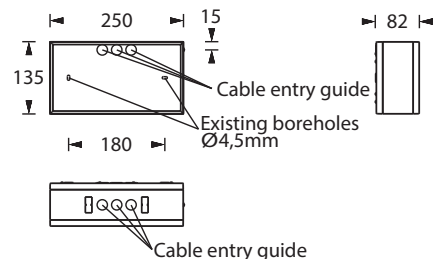

Wall mounting