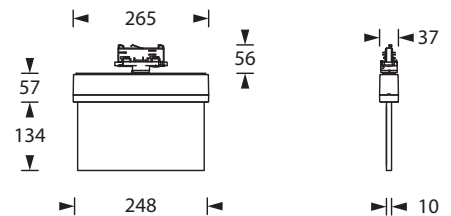

Track mounting