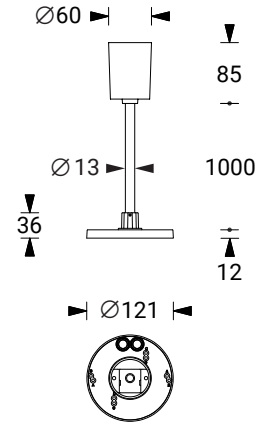

Material	Polycarbonate
Dimensions (Ø x H)	Canopy 60 x 85 mm Pendulum 13 x 300 mm Luminaire mount 121 x 36 mm
Wiring (L)	550 mm, 4-wire cable, AWG20, 8 mm stripped on both sides

Central pendulum BEAM 125/130, white, 300 mm (with pre-wiring)

Material	Polycarbonate
Dimensions (Ø x H)	Canopy 60 x 85 mm Pendulum 13 x 500 mm Luminaire mount 121 x 36 mm
Wiring (L)	750 mm, 4-wire cable, AWG20, 8 mm stripped on both sides

Central pendulum BEAM 125/130, white, 500 mm (with pre-wiring)

Central pendulum BEAM 125/130, black, 500 mm (with pre-wiring)

Order number 551388D
Colour black

Suitable for following luminaires:

BEAM 125R-AL A-F/R BEAM 130-AL A-F/R

Material	Polycarbonate
Dimensions (Ø x H)	Canopy 60 x 85 mm Pendulum 13 x 1000 mm Luminaire mount 121 x 36 mm
Wiring (L)	1.250 mm, 4-wire cable, AWG20, 8 mm stripped on both sides

Central pendulum BEAM 125/130, white, 1000 mm (with pre-wiring)

Order number **551389**
Colour white

Suitable for following luminaires:

BEAM 125-AL A-F/R	BEAM 125R-PC A-R	BEAM 175-AL A-R
BEAM 125-PC A-F	BEAM 130-AL A-F/R	BEAM 175-PC A-F
BEAM 125-PC A-R	BEAM 130-PC A-F	BEAM 175-PC A-R
BEAM 125R-AL A-F/R	BEAM 130-PC A-R	
BEAM 125R-PC A-F	BEAM 175-AL A-F	