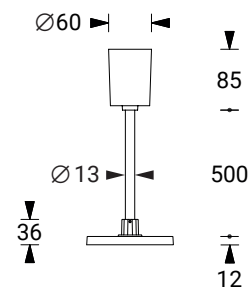

Material	Polycarbonate
Dimensions (Ø x H)	Canopy 60 x 85 mm Pendulum 13 x 300 mm Luminaire mount 121 x 36 mm
Wiring (L)	550 mm, 4-wire cable, AWG20, 8 mm stripped on both sides

Central pendulum BEAM 125/130, white, 300 mm (with pre-wiring)

Central pendulum BEAM 125/130, black, 300 mm (with pre-wiring)

Order number 551387D
Colour black

Suitable for following luminaires:

BEAM 125R-AL A-F/R	BEAM 130-AL A-F/R
--------------------	-------------------

Material	Polycarbonate
Dimensions (Ø x H)	Canopy 60 x 85 mm Pendulum 13 x 500 mm Luminaire mount 121 x 36 mm
Wiring (L)	750 mm, 4-wire cable, AWG20, 8 mm stripped on both sides

Central pendulum BEAM 125/130, white, 500 mm (with pre-wiring)

Central pendulum BEAM 125/130, black, 500 mm (with pre-wiring)

Order number 551388D
Colour black

Suitable for following luminaires:

BEAM 125R-AL A-F/R BEAM 130-AL A-F/R

Material	Polycarbonate
Dimensions (Ø x H)	Canopy 60 x 85 mm Pendulum 13 x 1000 mm Luminaire mount 121 x 36 mm
Wiring (L)	1.250 mm, 4-wire cable, AWG20, 8 mm stripped on both sides