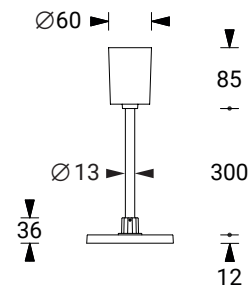

Central pendulum BEAM 125/130, black, 300 mm (with pre-wiring)

Order number 551387D
Colour black

Suitable for following luminaires:

BEAM 125R-AL A-F/R	BEAM 130-AL A-F/R

Material	Polycarbonate
Dimensions (Ø x H)	Canopy 60 x 85 mm Pendulum 13 x 500 mm Luminaire mount 121 x 36 mm
Wiring (L)	750 mm, 4-wire cable, AWG20, 8 mm stripped on both sides

Central pendulum BEAM 125/130, white, 500 mm (with pre-wiring)

Order number 551388
Colour white

Suitable for following luminaires:

BEAM 125-AL A-F/R	BEAM 125R-PC A-R	BEAM 175-AL A-R
BEAM 125-PC A-F	BEAM 130-AL A-F/R	BEAM 175-PC A-F
BEAM 125-PC A-R	BEAM 130-PC A-F	BEAM 175-PC A-R
BEAM 125R-AL A-F/R	BEAM 130-PC A-R	
BEAM 125R-PC A-F	BEAM 175-AL A-F