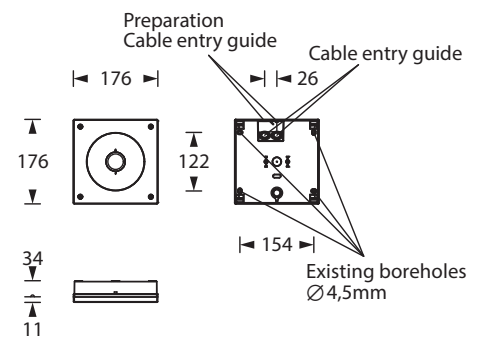

Ceiling mounting