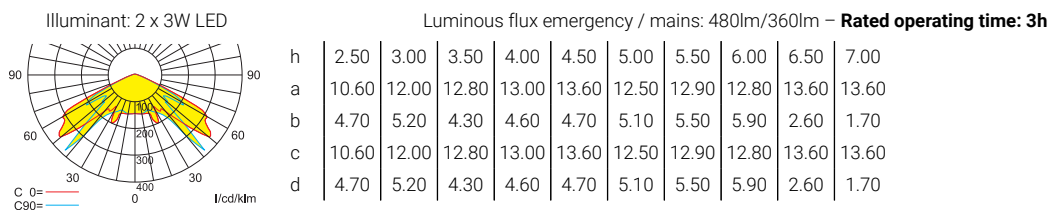

Self contained luminaires wide area optics

Distance table for plane emergency routes / distance data in meters