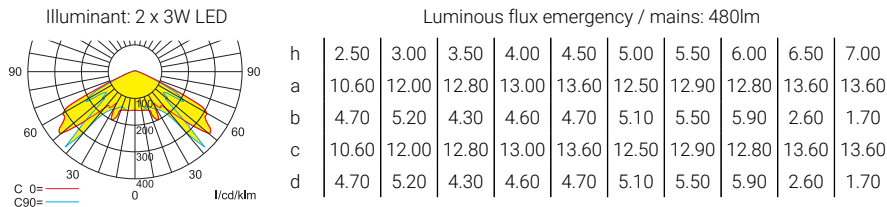

Cable assembly set

Lighting data and tables of luminaire distances (E = 1,25 lx)

Ceiling mounting

Luminaires for central battery systems wide area optics

Distance table for plane emergency routes / distance data in meters