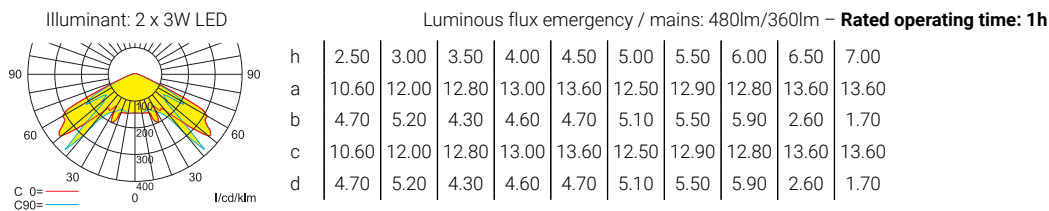

Self contained luminaires wide area optics

Distance table for plane emergency routes / distance data in meters