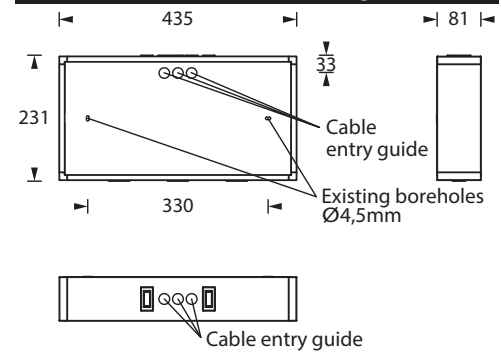

Wall mounting