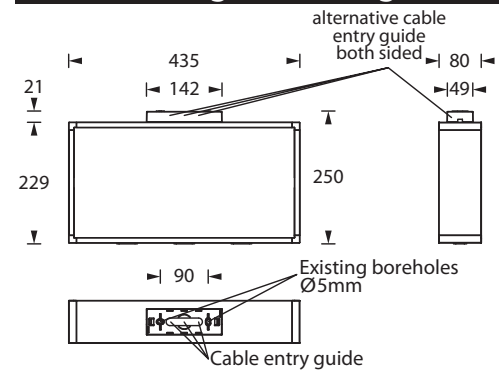

Ceiling mounting