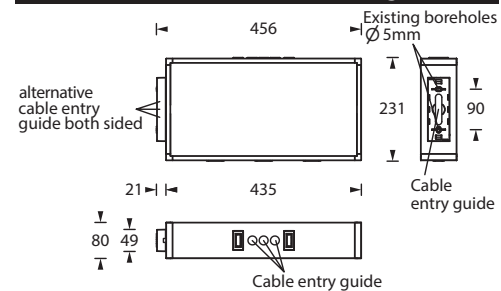

Bracket mounting