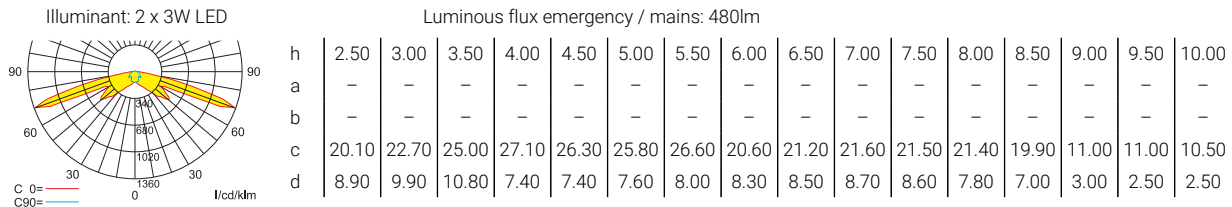

Cable assembly set

Lighting data and tables of luminaire distances (E = 1,25 lx)

Ceiling mounting

Luminaires for central battery systems escape route optics

Distance table for plane emergency routes / distance data in meters