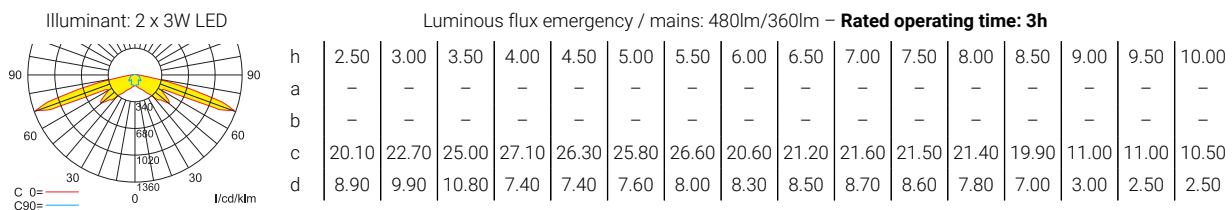

Self contained luminaires escape route optics

Distance table for plane emergency routes / distance data in meters