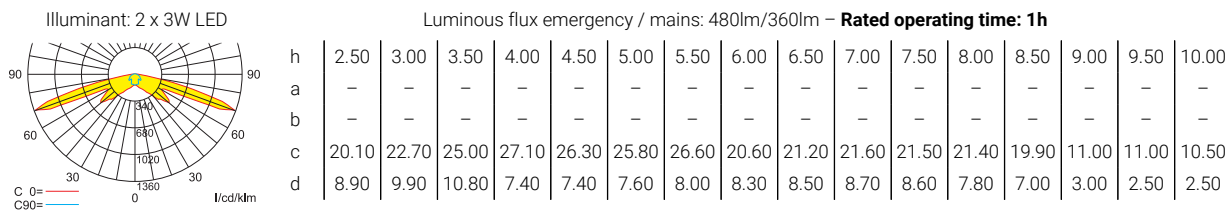

Self contained luminaires escape route optics

Distance table for plane emergency routes / distance data in meters