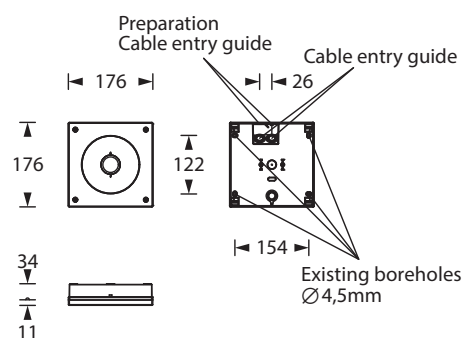

Ceiling mounting

* Optional accessory required