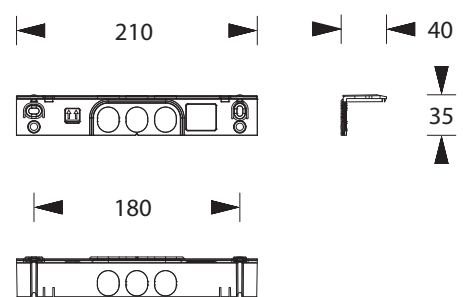

The enclosed grommets are used to close the cable entries of the luminaire (only for UNILINE).

Figure shows item number: 551266

Technical specifications and order information

Material	Polycarbonate
Dimensions (W x H x D)	210 x 41 x 39 mm

Suitable for following luminaires:
 UNILINE BEL WM/DM

Material	Polycarbonate
Dimensions (W x H x D)	210 x 35 x 40 mm

Wall parallel mounting set, white

Order number 551324
Colour white
Note without grommets

Wall parallel mounting set, black

Order number 551324D
Colour black
Note

Suitable for following luminaires:

E-LINE 200 BEL WM/DM	E-LINE 200 BEL-R DM	E-LINE 200 BEL-R-90 DM
----------------------	---------------------	------------------------