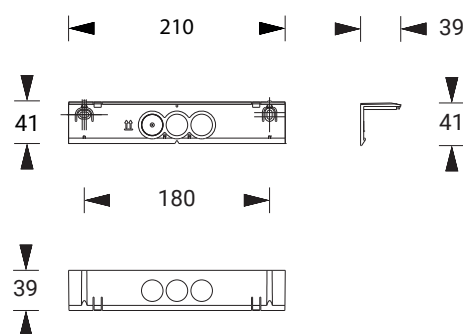

Set for parallel wall mounting

Wall bracket and cable entry grommets accessory set

With this set made of white or black polycarbonate, it is possible to mount the luminaire parallel to the wall. Due to the click system, the luminaire is very quick to install.

The enclosed grommets are used to close the cable entries of the luminaire (only for UNILINE).

Figure shows item number: 551266

Technical specifications and order information

Material	Polycarbonate
Dimensions (W x H x D)	210 x 41 x 39 mm

Wall parallel mounting set UNILINE BEL, white

Order number 551266
Colour white

Suitable for following luminaires:
 UNILINE BEL WM/DM

Wall parallel mounting set UNILINE BEL, black

Order number 551266D
Colour black

Suitable for following luminaires:
 UNILINE BEL WM/DM

Material	Polycarbonate
Dimensions (W x H x D)	210 x 35 x 40 mm

Wall parallel mounting set, white

Order number 551324
Colour white
Note without grommets