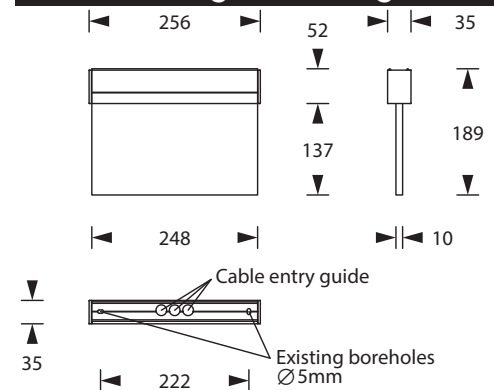

Ceiling mounting