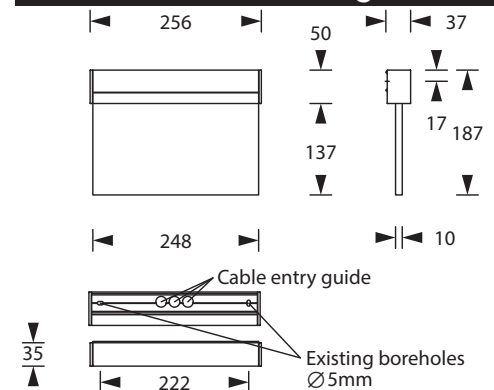

Wall mounting