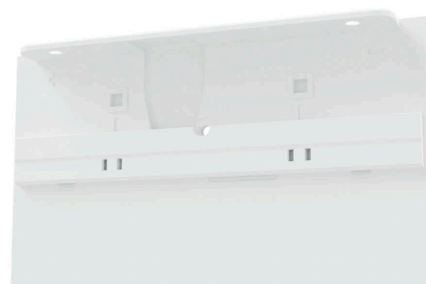

Wall mounting bracket ALULINE

Wall mounting bracket made of aluminum die-casting, powder-coated in white or black, for mounting the ALULINE recessed ceiling version into a wall.

Technical specifications and order information

Material	Aluminum die-cast
Dimensions (W x H x D)	134.5 x 77.5 x 21.5 mm

Wall bracket for recessed mounting ALULINE, white

Order number 551293A
Colour white

Suitable for following luminaires:

ALULINE E100 DE ALULINE E200 DE
ALULINE E170 DE ALULINE E300 DE

Wall bracket for recessed mounting ALULINE, black

Order number 551293D
Colour black

Suitable for following luminaires:

ALULINE E100 DE ALULINE E200 DE
ALULINE E170 DE ALULINE E300 DE