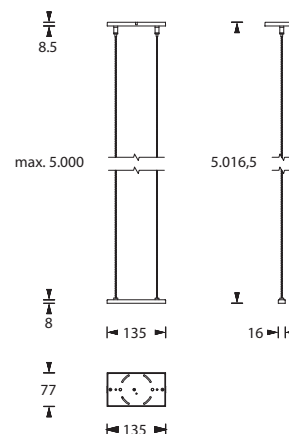

Luminaire is not included in the scope of delivery

Technical specifications and order information

Material	Aluminum
Dimensions (W x H x D)	Total 135 x 1516.5 x 77 mm Canopy 135 x 8.5 x 77 mm Luminaire mount 135 x 8 x 16 mm
Dimensions Rope (L)	1,5 m

Material	Aluminum
Dimensions (W x H x D)	Total 135 x 5016.5 x 77 mm Canopy 135 x 8.5 x 77 mm Luminaire mount 135 x 8 x 16 mm
Dimensions Rope (L)	5 m

Cable assembly set ALULINE, 2 x 5 meter, white, conducting

Order number 551291D
Colour black

Suitable for following luminaires:

ALULINE A100 UM	ALULINE A300 UM	ALULINE E200 DE
ALULINE A170 UM	ALULINE E100 DE	ALULINE E300 DE
ALULINE A200 UM	ALULINE E170 DE	

Material	Aluminum
Dimensions (W x H x D)	Total 135 x 10016.5 x 77 mm Canopy 135 x 8.5 x 77 mm Luminaire mount 135 x 8 x 16 mm
Dimensions Rope (L)	10 m

Cable assembly set ALULINE, 2 x 10 meter, white, conducting

Order number 551292A
Colour white

Suitable for following luminaires:

ALULINE A100 UM	ALULINE A300 UM	ALULINE E200 DE
ALULINE A170 UM	ALULINE E100 DE	ALULINE E300 DE
ALULINE A200 UM	ALULINE E170 DE	