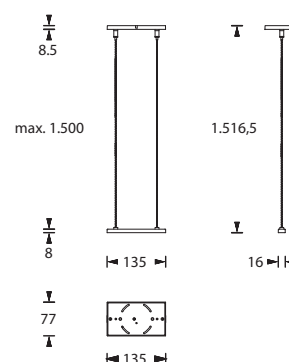

Luminaire is not included in the scope of delivery

Technical specifications and order information

Material	Aluminum
Dimensions (W x H x D)	Total 135 x 1516.5 x 77 mm Canopy 135 x 8.5 x 77 mm Luminaire mount 135 x 8 x 16 mm
Dimensions Rope (L)	1,5 m

Cable assembly set ALULINE, 2 x 1,5 meter, white, conducting

Order number 551290A
Colour white

Suitable for following luminaires:

ALULINE A100 UM	ALULINE A300 UM	ALULINE E200 DE
ALULINE A170 UM	ALULINE E100 DE	ALULINE E300 DE
ALULINE A200 UM	ALULINE E170 DE	

Material	Aluminum
Dimensions (W x H x D)	Total 135 x 5016.5 x 77 mm Canopy 135 x 8.5 x 77 mm Luminaire mount 135 x 8 x 16 mm
Dimensions Rope (L)	5 m

Cable assembly set ALULINE, 2 x 5 meter, white, conducting

Order number 551291D
Colour black

Suitable for following luminaires:

ALULINE A100 UM	ALULINE A300 UM	ALULINE E200 DE
ALULINE A170 UM	ALULINE E100 DE	ALULINE E300 DE
ALULINE A200 UM	ALULINE E170 DE	

Material	Aluminum
Dimensions (W x H x D)	Total 135 x 10016.5 x 77 mm Canopy 135 x 8.5 x 77 mm Luminaire mount 135 x 8 x 16 mm
Dimensions Rope (L)	10 m