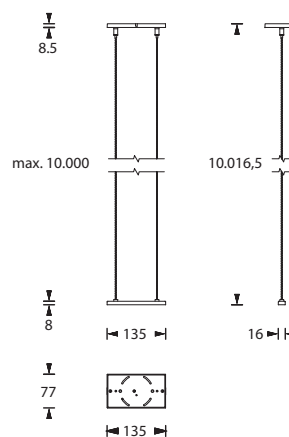

Luminaire is not included in the scope of delivery

Technical specifications and order information

Material	Aluminum
Dimensions (W x H x D)	Total 135 x 1516.5 x 77 mm Canopy 135 x 8.5 x 77 mm Luminaire mount 135 x 8 x 16 mm
Dimensions Rope (L)	1,5 m

Material	Aluminum
Dimensions (W x H x D)	Total 135 x 5016.5 x 77 mm Canopy 135 x 8.5 x 77 mm Luminaire mount 135 x 8 x 16 mm
Dimensions Rope (L)	5 m

Cable assembly set ALULINE, 2 x 5 meter, white, conducting

Order number 551291D
Colour black

Suitable for following luminaires:

ALULINE A100 UM	ALULINE A300 UM	ALULINE E200 DE
ALULINE A170 UM	ALULINE E100 DE	ALULINE E300 DE
ALULINE A200 UM	ALULINE E170 DE	

Material	Aluminum
Dimensions (W x H x D)	Total 135 x 10016.5 x 77 mm Canopy 135 x 8.5 x 77 mm Luminaire mount 135 x 8 x 16 mm
Dimensions Rope (L)	10 m

Cable assembly set ALULINE, 2 x 10 meter, white, conducting

Order number 551292A
Colour white

Suitable for following luminaires:

ALULINE A100 UM	ALULINE A300 UM	ALULINE E200 DE
ALULINE A170 UM	ALULINE E100 DE	ALULINE E300 DE
ALULINE A200 UM	ALULINE E170 DE	