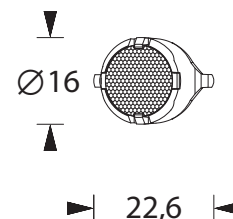

Colour

5lx-optics accessories-set

1 x optics for retrofitting of a 1 x 3W POWER LED safety luminaire for special demands according to EN 1838 in regards to illumination of firefighting equipment and safety devices like fire alarm, fire extinguishers and first aid devices with 5lx.

Due to its slanted optic, the luminaire can be mounted in a distance up to 1,5 m away from the object which has to be illuminated.

Very quick retrofitting, as the optics is only clipped in.

Technical specifications and order information

5lx-optics (1 pc.) 15 mm accessories-set

Colour	white
Material	Polycarbonate
Dimensions (W x H x D)	22.6 x 14 x 16 mm
Dimensions (Ø)	16 mm

Order number 551243

Suitable for following luminaires:

A-STAR EQ-F/R	BEAM 130-AL A-F/R	L-STAR ED-R
A-STAR ER-F/R	BEAM 130-PC A-F	L-STAR EQ-F
BEAM 125-AL A-F/R	BEAM 130-PC A-R	L-STAR EQ-R
BEAM 125-PC A-F	INSTAR EQ-F/R	L-STAR ER-F
BEAM 125-PC A-R	INSTAR ER-F/R	L-STAR ER-R
BEAM 125R-AL A-F/R	L-STAR A-F	SPOT-LIGHT 80-AL ER-F/R
BEAM 125R-PC A-F	L-STAR A-R	SPOT-LIGHT 80-PC ER-F
BEAM 125R-PC A-R	L-STAR ED-F	SPOT-LIGHT 80-PC ER-R

Lighting datas and graphics of luminaire distances (E = 5,00 lx)

Luminous flux: 280 lm