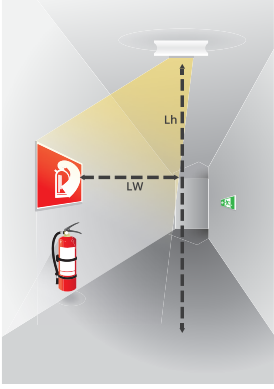

Colour

5lx-optics accessories-set

1 x optics for retrofitting of a 1 x 3W POWER LED safety luminaire for special demands according to EN 1838 in regards to illumination of firefighting equipment and safety devices like fire alarm, fire extinguishers and first aid devices with 5lx.

Due to its slanted optic, the luminaire can be mounted in a distance up to 1,5 m away from the object which has to be illuminated.

Very quick retrofitting, as the optics is only clipped in.

Technical specifications and order information

5lx-optics (1 pc.) 15 mm accessories-set

Colour	white
Material	Polycarbonate
Dimensions (W x H x D)	22.6 x 14 x 16 mm
Dimensions (Ø)	16 mm

Order number 551243

Suitable for following luminaires:

A-STAR EQ-F/R	BEAM 130-AL A-F/R	L-STAR ED-R
A-STAR ER-F/R	BEAM 130-PC A-F	L-STAR EQ-F
BEAM 125-AL A-F/R	BEAM 130-PC A-R	L-STAR EQ-R
BEAM 125-PC A-F	INSTAR EQ-F/R	L-STAR ER-F
BEAM 125-PC A-R	INSTAR ER-F/R	L-STAR ER-R
BEAM 125R-AL A-F/R	L-STAR A-F	SPOT-LIGHT 80-AL ER-F/R
BEAM 125R-PC A-F	L-STAR A-R	SPOT-LIGHT 80-PC ER-F
BEAM 125R-PC A-R	L-STAR ED-F	SPOT-LIGHT 80-PC ER-R

Lighting datas and graphics of luminaire distances (E = 5,00 lx)

Luminous flux: 280 lm