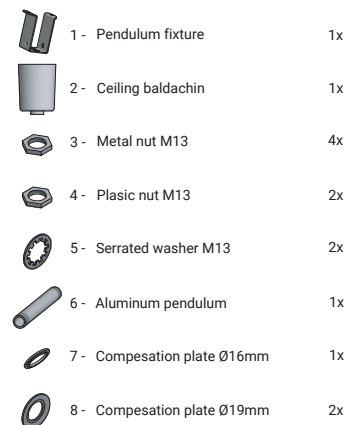

Central pendulum - Aluminum/ Plastic

Aluminum/plastic central pendulum set without pre-wiring in three different lengths
incl. rigid ceiling bracket.

Technical specifications and order information

Colour	white / white aluminum
Material	Aluminum/Plastic

Central pendulum 300 mm (without pre-wiring)

Order number	551008
Dimensions (Ø x H)	Canopy 60 x 85 mm Pendulum 13 x 300 mm

Suitable for following luminaires:

COMPACT 200 UM	CUBE W-300	LBOX 200 DM
COMPACT 300 UM	L-PLAST 300 UM	LBOX 300 DM
CUBE H-300	LBOARD A200 RIVA WM/DM	SMARTLINE A200 DM
CUBE L-300	LBOARD A200 WM/DM	SMARTLINE A300 DM
CUBE L-400	LBOARD A300 RIVA WM/DM	
CUBE L-450	LBOARD A300 WM/DM	

Central pendulum 500 mm (without pre-wiring)

Order number	551009
Dimensions (Ø x H)	Canopy 60 x 85 mm Pendulum 13 x 500 mm

Suitable for following luminaires:

COMPACT 200 UM	CUBE W-300	LBOX 200 DM
COMPACT 300 UM	L-PLAST 300 UM	LBOX 300 DM
CUBE H-300	LBOARD A200 RIVA WM/DM	SMARTLINE A200 DM
CUBE L-300	LBOARD A200 WM/DM	SMARTLINE A300 DM
CUBE L-400	LBOARD A300 RIVA WM/DM	
CUBE L-450	LBOARD A300 WM/DM	

Central pendulum 1000 mm (without pre-wiring)

Order number	551010
Dimensions (Ø x H)	Canopy 60 x 85 mm Pendulum 13 x 1000 mm

Suitable for following luminaires:

COMPACT 200 UM	CUBE W-300	LBOX 200 DM
COMPACT 300 UM	L-PLAST 300 UM	LBOX 300 DM
CUBE H-300	LBOARD A200 RIVA WM/DM	SMARTLINE A200 DM
CUBE L-300	LBOARD A200 WM/DM	SMARTLINE A300 DM
CUBE L-400	LBOARD A300 RIVA WM/DM	
CUBE L-450	LBOARD A300 WM/DM	