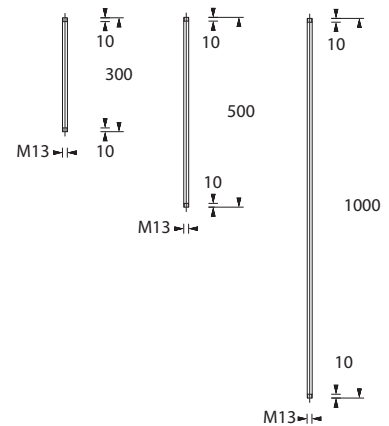

Central pendulum - Aluminum/ Plastic

Aluminum/plastic central pendulum set without pre-wiring in three different lengths
incl. rigid ceiling bracket.

Technical specifications and order information

Colour	white / white aluminum
Material	Aluminum/Plastic

Central pendulum 300 mm (without pre-wiring)

Order number	551008
Dimensions (Ø x H)	Canopy 60 x 85 mm Pendulum 13 x 300 mm

Suitable for following luminaires:

COMPACT 200 UM	CUBE W-300	LBOX 200 DM
COMPACT 300 UM	L-PLAST 300 UM	LBOX 300 DM
CUBE H-300	LBOARD A200 RIVA WM/DM	SMARTLINE A200 DM
CUBE L-300	LBOARD A200 WM/DM	SMARTLINE A300 DM
CUBE L-400	LBOARD A300 RIVA WM/DM	
CUBE L-450	LBOARD A300 WM/DM	

Central pendulum 500 mm (without pre-wiring)

Order number	551009
Dimensions (Ø x H)	Canopy 60 x 85 mm Pendulum 13 x 500 mm

Suitable for following luminaires:

COMPACT 200 UM	CUBE W-300	LBOX 200 DM
COMPACT 300 UM	L-PLAST 300 UM	LBOX 300 DM
CUBE H-300	LBOARD A200 RIVA WM/DM	SMARTLINE A200 DM
CUBE L-300	LBOARD A200 WM/DM	SMARTLINE A300 DM
CUBE L-400	LBOARD A300 RIVA WM/DM	
CUBE L-450	LBOARD A300 WM/DM	

Central pendulum 1000 mm (without pre-wiring)

Order number	551010
Dimensions (Ø x H)	Canopy 60 x 85 mm Pendulum 13 x 1000 mm

Suitable for following luminaires:

COMPACT 200 UM	CUBE W-300	LBOX 200 DM
COMPACT 300 UM	L-PLAST 300 UM	LBOX 300 DM
CUBE H-300	LBOARD A200 RIVA WM/DM	SMARTLINE A200 DM
CUBE L-300	LBOARD A200 WM/DM	SMARTLINE A300 DM
CUBE L-400	LBOARD A300 RIVA WM/DM	
CUBE L-450	LBOARD A300 WM/DM	