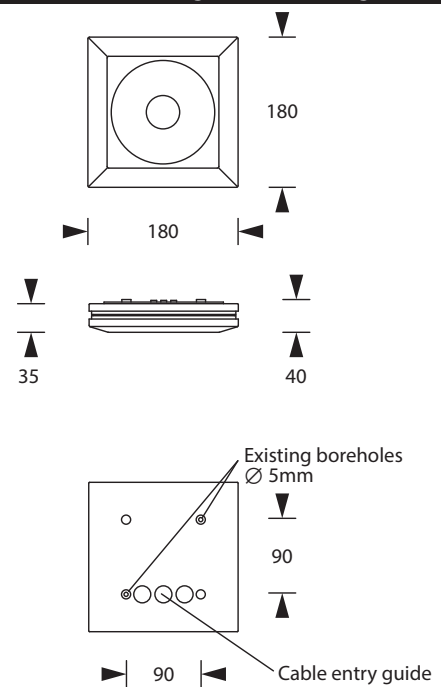

Ceiling mounting

* Optional accessory required

Accessories

Wire guard
Back box
Cable assembly set