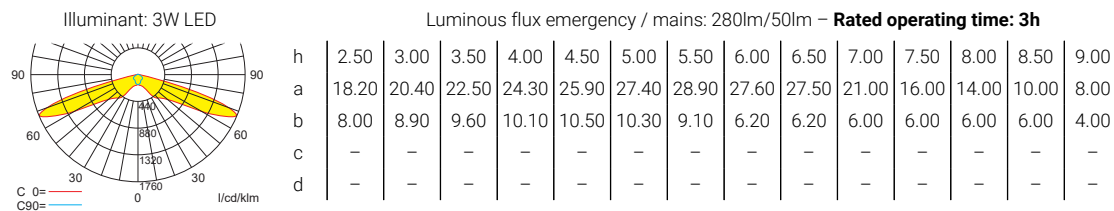

Self contained luminaires escape route optics

Distance table for plane emergency routes / distance data in meters