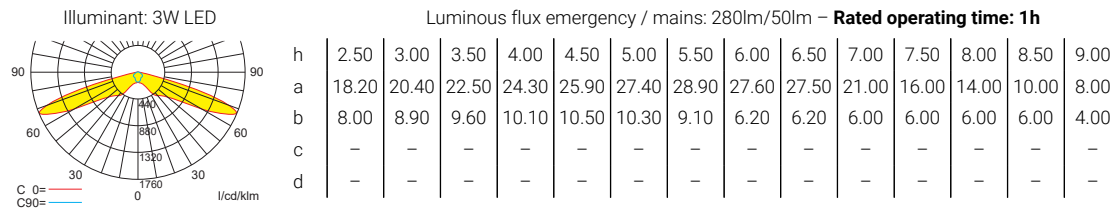

Self contained luminaires escape route optics

Distance table for plane emergency routes / distance data in meters