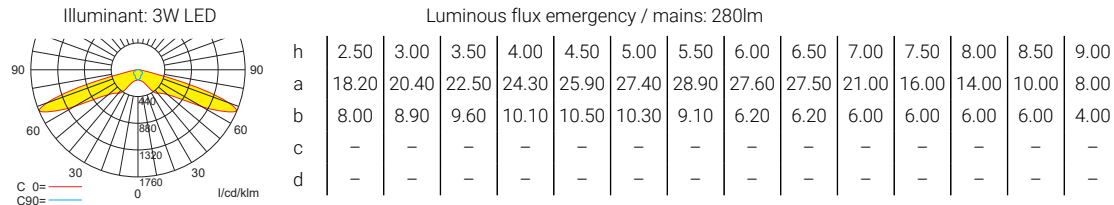

Luminaires for central battery systems escape route optics

Distance table for plane emergency routes / distance data in meters