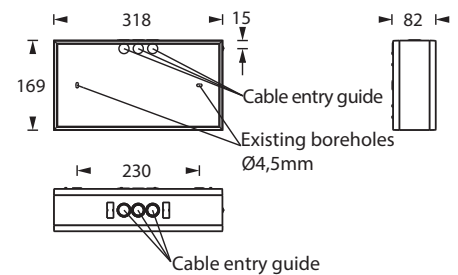

Wall mounting