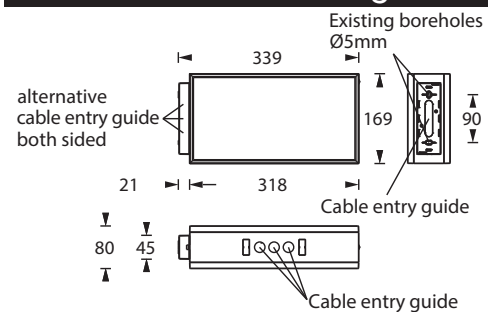

The luminaire can be used for single-sided wall mounting, double-sided ceiling mounting or bracket mounting. For wall mounting, the installation is done via a fixed enclosed back plate, for ceiling and bracket mounting via a click adapter, which is enclosed with the luminaire.

In addition, the luminaire has light emission windows facing downwards.

The luminaire price includes one pictogram set - arrow left/right/down/up/blind (Visibility distance 30 m).

The luminaire is equipped with a 1,5 Watt LED-bar.

Technical specifications

Luminaire type	Luminaires for central battery systems	Self contained luminaires
Illuminant	1.5 W LED-bar	1.5 W LED-bar
Visibility distance	30 m	
Connecting terminals	2 x 2.5 mm ² for double assignment	
Colour	white	
Material	Polycarbonate	
Mounting type	Wall-/ceiling mounting, wall bracket mounting	
Dimensions (W x H x D)	DM 318 x 190 x 80 mm WM 318 x 169 x 82 mm ALM 339 x 169 x 80 mm	
Protection class	IP54	
Safety class	II	
IK Safety class	IK03	
Light current (mains)	190 lm	190 lm
Luminous flux		
Emergency (DC) / mains		
Rated operating time 1h	-	40% / 100%
Rated operating time 3h	-	40% / 100%
Rated operating time 8h	-	20% / 100%
Power consumption	5 VA	5 VA
Battery current input	12 mA	-
Battery duration	-	1h / 3h / 8h
Battery operation		
Voltage supply	230V 50/60Hz; 220V DC +25/-20%	230V 50/60Hz
NiMH-battery		
Rated operating time 1h	-	4,8V 0,8Ah
Rated operating time 3h	-	4,8V 0,8Ah
Rated operating time 8h	-	4,8V 0,8Ah
Temperature range	-10°C to +40°C	-
Non-maintained mode	-	0°C to +35°C
Maintained mode	-	-5°C to +30°C
optional		
Multi-switch and monitoring module	DALI ELC MSÜ3 SET009 SET010	-
Self monitoring	-	SELF CHECK
Central monitoring	-	SAFELOG Line
Wireless monitoring	-	SAFELOG Wireless

Ceiling mounting

Wall mounting

Bracket mounting

Pictogram-set - included in the delivery

Optional pictograms (-sets)

Accessories

Wire guard

Universal cover plate