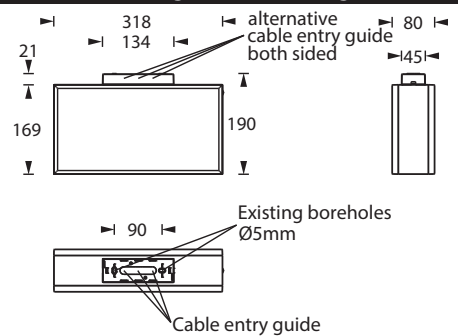

Ceiling mounting