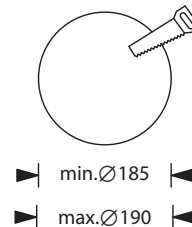

BEAM E-F

Safety luminaire in compliance with EN 60598-1/2-22 and EN 1838.

Almost ceiling-flush housing from aluminium die-casting, with clip-on cover plate for easy lamp replacement.

Steplessly adjustable clip mechanism for various ceiling thicknesses.

Cast acrylics look for wide area lighting by way of circular, light-deflecting characteristics.

Technical specifications

Luminaire type	Luminaires for central battery systems	Self contained luminaires
Illuminant	3 W LED	3 W LED
Connecting terminals	3 x 2.5 mm ² for double assignment	
Colour	white	
Material	Aluminum die-cast	
Mounting type	Recessed mounting	
Dimensions (Ø x D)	200 x 73 mm	
Ceiling cutout (Ø)	185 mm	
Installation depth	103 mm	
Protection class	IP32	
Safety class	I	
IK Safety class	IK03	
Light current (mains)	240 lm	50 lm
Light current (emergency)		
Rated operating time 1h	-	240 lm
Rated operating time 3h	-	240 lm
Rated operating time 8h	-	110 lm
Luminous flux		
Emergency (DC) / mains		
Rated operating time 1h	-	100% / 20%
Rated operating time 3h	-	100% / 20%
Rated operating time 8h	-	50% / 20%
Power consumption	6 VA	5 VA
Battery current input	15 mA	-
Battery duration		1h / 3h / 8h
Battery operation		
Voltage supply	230V 50/60Hz; 220V DC +25/-20%	230V 50/60Hz
NiMH-battery		
Rated operating time 1h	-	4,8V 2,0Ah
Rated operating time 3h	-	4,8V 2,0Ah
Rated operating time 8h	-	4,8V 2,0Ah
Temperature range	-10°C to +40°C	-
Non-maintained mode	-	0°C to +35°C
Maintained mode	-	-5°C to +30°C
optional		
Multi-switch and monitoring module	DALI ELC MSÜ3 SET009 SET010	-
Self monitoring	-	SELF CHECK
Central monitoring	-	SAFELOG Line
Wireless monitoring	-	SAFELOG Wireless

Recessed mounting

Accessories

Ceiling frame BEAM E - Aluminum

Lighting data and tables of luminaire distances (E = 1,25 lx)

Ceiling mounting

Luminaires for central battery systems wide area optics

Distance table for plane emergency routes / distance data in meters