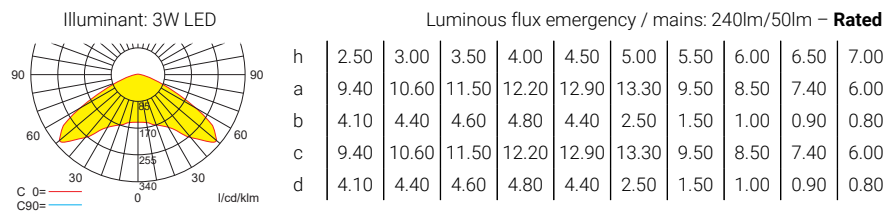

Self contained luminaires wide area optics

Distance table for plane emergency routes / distance data in meters