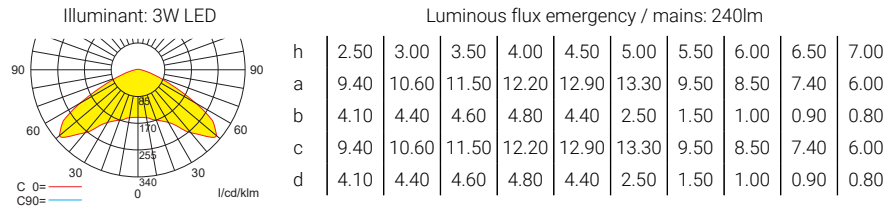

Cast acrylics look for wide area lighting by way of circular, light-deflecting characteristics.

Technical specifications

Luminaire type	Luminaires for central battery systems	Self contained luminaires
Illuminant	3 W LED	3 W LED
Connecting terminals	3 x 2.5 mm ² for double assignment	
Colour	white	
Material	Aluminum die-cast	
Mounting type	Recessed mounting	
Dimensions (Ø x D)	200 x 73 mm	
Ceiling cutout (Ø)	185 mm	
Installation depth	103 mm	
Protection class	IP32	
Safety class	I	
IK Safety class	IK03	
Light current (mains)	240 lm	50 lm
Light current (emergency)		
Rated operating time 1h	-	240 lm
Rated operating time 3h	-	240 lm
Rated operating time 8h	-	110 lm
Luminous flux		
Emergency (DC) / mains		
Rated operating time 1h	-	100% / 20%
Rated operating time 3h	-	100% / 20%
Rated operating time 8h	-	50% / 20%
Power consumption	6 VA	5 VA
Battery current input	15 mA	-
Battery duration		1h / 3h / 8h
Battery operation		
Voltage supply	230V 50/60Hz; 220V DC +25/-20%	230V 50/60Hz
NiMH-battery		
Rated operating time 1h	-	4,8V 2,0Ah
Rated operating time 3h	-	4,8V 2,0Ah
Rated operating time 8h	-	4,8V 2,0Ah
Temperature range	-10°C to +40°C	-
Non-maintained mode	-	0°C to +35°C
Maintained mode	-	-5°C to +30°C
optional		
Multi-switch and monitoring module	DALI ELC MSÜ3 SET009 SET010	-
Self monitoring	-	SELF CHECK
Central monitoring	-	SAFELOG Line
Wireless monitoring	-	SAFELOG Wireless

Recessed mounting

Accessories

Ceiling frame BEAM E - Aluminum

Lighting data and tables of luminaire distances (E = 1,25 lx)

Ceiling mounting

Luminaires for central battery systems wide area optics

Distance table for plane emergency routes / distance data in meters