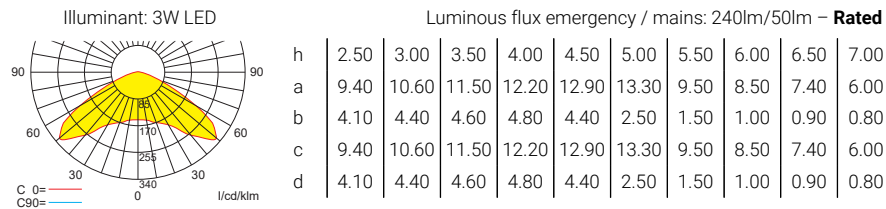

Self contained luminaires wide area optics

Distance table for plane emergency routes / distance data in meters