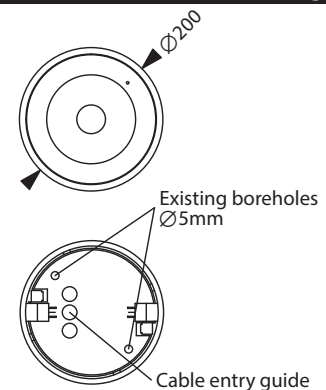

BEAM E-F

Safety luminaire in compliance with EN 60598-1/2-22 and EN 1838.

Almost ceiling-flush housing from aluminium die-casting, with clip-on cover plate for easy lamp replacement.

Steplessly adjustable clip mechanism for various ceiling thicknesses.

Cast acrylics look for wide area lighting by way of circular, light-deflecting characteristics.

Technical specifications

Luminaire type	Luminaires for central battery systems	Self contained luminaires
Illuminant	3 W LED	3 W LED
Connecting terminals	3 x 2.5 mm ² for double assignment	
Colour	white	
Material	Aluminum die-cast	
Mounting type	Recessed mounting	
Dimensions (Ø x D)	200 x 73 mm	
Ceiling cutout (Ø)	185 mm	
Installation depth	103 mm	
Protection class	IP32	
Safety class	I	
IK Safety class	IK03	
Light current (mains)	240 lm	50 lm
Light current (emergency)		
Rated operating time 1h	-	240 lm
Rated operating time 3h	-	240 lm
Rated operating time 8h	-	110 lm
Luminous flux		
Emergency (DC) / mains		
Rated operating time 1h	-	100% / 20%
Rated operating time 3h	-	100% / 20%
Rated operating time 8h	-	50% / 20%
Power consumption	6 VA	5 VA
Battery current input	15 mA	-
Battery duration		1h / 3h / 8h
Battery operation		
Voltage supply	230V 50/60Hz; 220V DC +25/-20%	230V 50/60Hz
NiMH-battery		
Rated operating time 1h	-	4,8V 2,0Ah
Rated operating time 3h	-	4,8V 2,0Ah
Rated operating time 8h	-	4,8V 2,0Ah
Temperature range	-10°C to +40°C	-
Non-maintained mode	-	0°C to +35°C
Maintained mode	-	-5°C to +30°C
optional		
Multi-switch and monitoring module	DALI ELC MSÜ3 SET009 SET010	-
Self monitoring	-	SELF CHECK
Central monitoring	-	SAFELOG Line
Wireless monitoring	-	SAFELOG Wireless

Recessed mounting

Accessories

Ceiling frame BEAM E - Aluminum

Lighting data and tables of luminaire distances (E = 1,25 lx)

Ceiling mounting

Luminaires for central battery systems wide area optics

Distance table for plane emergency routes / distance data in meters