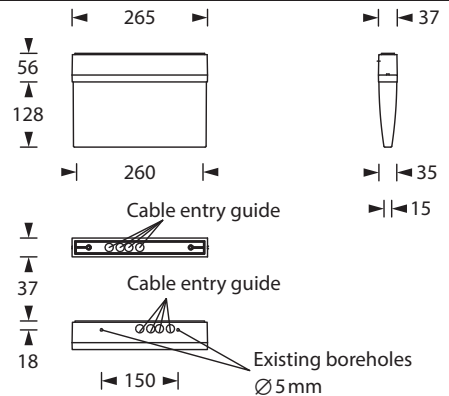

Wall mounting