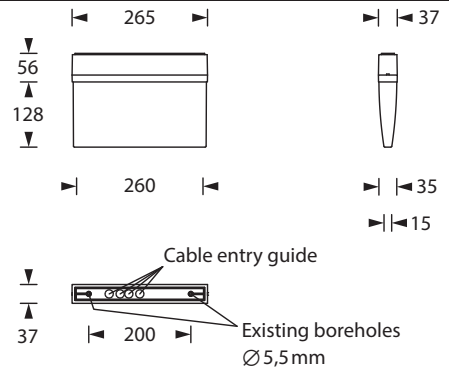

Ceiling mounting