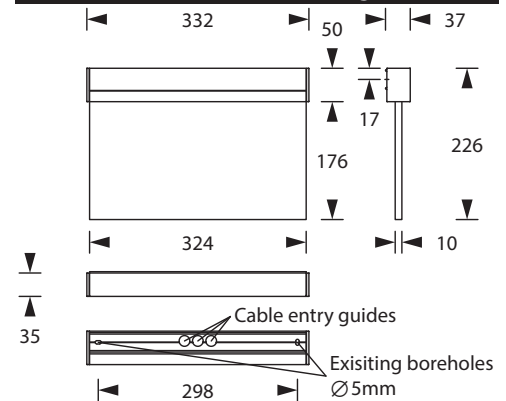

Wall mounting