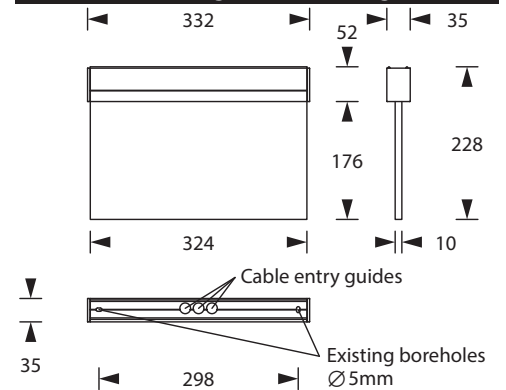

Ceiling mounting