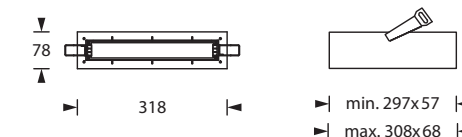

Recessed frame black, for central- and self contained luminaires SC, SL + SWX

Order number 551224D

Colour black