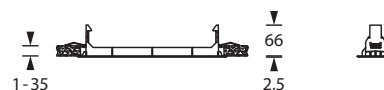

Suitable for following luminaires:

L-PLAST 250 BEL WM/DM	L-PLAST 250 BEL-R-90 DM	L-PLAST 250-T UM
L-PLAST 250 BEL-R DM	L-PLAST 250-M UM	

Material	Polycarbonate
Dimensions (W x H x D)	318 x 68.5 x 78 mm
Dimensions ceiling cutout (L x W)	min. 297 x 57 mm / max. 308 x 68 mm

Recessed frame white, for central- and self contained luminaires SC, SL + SWX

Order number 551224

Colour white

Suitable for following luminaires:

H-LINE 200 UM	S-LINE 200 BEL-R-90 DM	S-LINE 300 DMS
S-LINE 200 BEL WM/DM	S-LINE 200 DMS	
S-LINE 200 BEL-R DM	S-LINE 200 UM