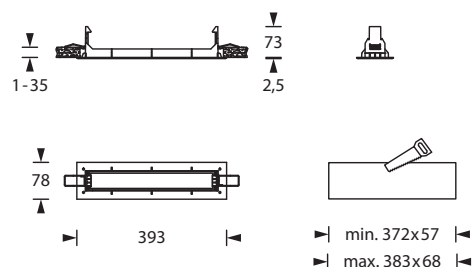

## Technical specifications and order information

Colour	white
Material	Polycarbonate
Dimensions (W x H x D)	282 x 37.4 x 88 mm
Dimensions ceiling cutout (L x W)	min. 262 x 70 mm / max. 270 x 77 mm

Material Polycarbonate

**Recessed frame white, for central- and self contained luminaires SC, SL + SWX****Order number** 551237

Colour white

Dimensions (W x H x D) 393 x 75.5 x 78 mm

Dimensions ceiling cutout (L x W) min. 372 x 57 mm / max. 383 x 68 mm

**Suitable for following luminaires:**

S-LINE 300 UM

**Recessed frame black, for central- and self contained luminaires SC, SL + SWX****Order number** 551237D

Colour black

Dimensions (W x H x D)

Dimensions ceiling cutout (L x W)

**Suitable for following luminaires:**

S-LINE 300 UM

**Recessed frame white, for self contained luminaires with membrane button****Order number** 551238

Colour white

Dimensions (W x H x D) 393 x 75.5 x 78 mm