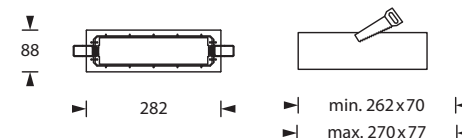

Recessed ceiling frame - clampable

Recessed ceiling frame

Polycarbonate recessed ceiling frame in white or black (**not for L-PLAST 250**) with clamp mechanism. Easy to slip over the luminaire's cover with screwless closing mechanism, due to automatically snap-in into the housing. The recessed ceiling frame has to be ordered separately as accessory. The luminaire itself is not part of the delivery.

Technical specifications and order information

Colour	white
Material	Polycarbonate
Dimensions (W x H x D)	282 x 37.4 x 88 mm
Dimensions ceiling cutout (L x W)	min. 262 x 70 mm / max. 270 x 77 mm

Recessed frame white, for central- and self contained luminaires SC, SL + SWX

Order number 551222

Suitable for following luminaires:

L-PLAST 250 BEL WM/DM	L-PLAST 250 BEL-R-90 DM	L-PLAST 250-T UM
L-PLAST 250 BEL-R DM	L-PLAST 250-M UM	

Recessed frame white, for self contained luminaires with membrane button

Order number 551223

Suitable for following luminaires:

L-PLAST 250 BEL WM/DM	L-PLAST 250 BEL-R-90 DM	L-PLAST 250-T UM
L-PLAST 250 BEL-R DM	L-PLAST 250-M UM	

Material	Polycarbonate
Dimensions (W x H x D)	318 x 68.5 x 78 mm
Dimensions ceiling cutout (L x W)	min. 297 x 57 mm / max. 308 x 68 mm

Recessed frame white, for central- and self contained luminaires SC, SL + SWX

Order number 551224

Colour white

Suitable for following luminaires:

H-LINE 200 UM	S-LINE 200 BEL-R-90 DM	S-LINE 300 DMS
S-LINE 200 BEL WM/DM	S-LINE 200 DMS	
S-LINE 200 BEL-R DM	S-LINE 200 UM	

Recessed frame black, for central- and self contained luminaires SC, SL + SWX

Order number 551224D

Colour black