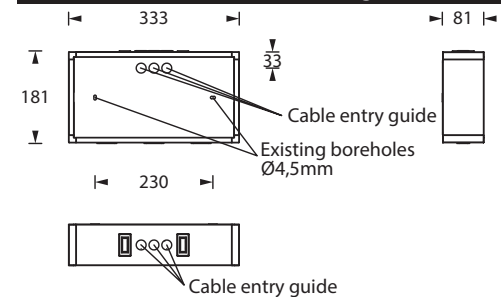

Wall mounting