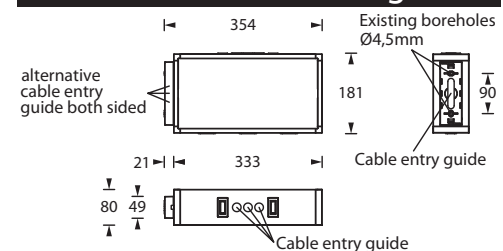

Bracket mounting