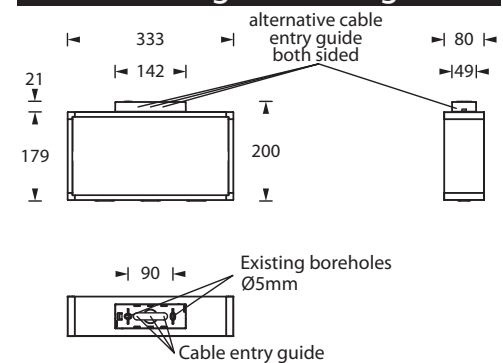

Ceiling mounting