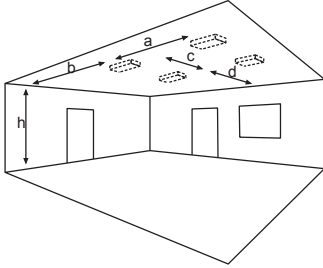

BEAM 125R-PC A-F

Safety luminaire in compliance with EN 60598-1/2-22 and EN 1838.

Compact, attractive polycarbonate housing with round optics recess. Screwless luminaire closure by snap-in mechanism. Version for ceiling mounting with one high-power LED (switching type: non-maintained mode) and cast acrylic optics for area illumination due to circular light control characteristics.

* Optional accessory required

Ceiling mounting

Accessories

Wire guard

5lx-optics accessories-set

Downlight-optics accessories-set

Central pendulum - BEAM 125/130

Wire mounting set - BEAM 125/130

Cable assembly set

Lighting data and tables of luminaire distances (E = 1,25 lx)

Ceiling mounting

Luminaires for central battery systems wide area optics

Distance table for plane emergency routes / distance data in meters