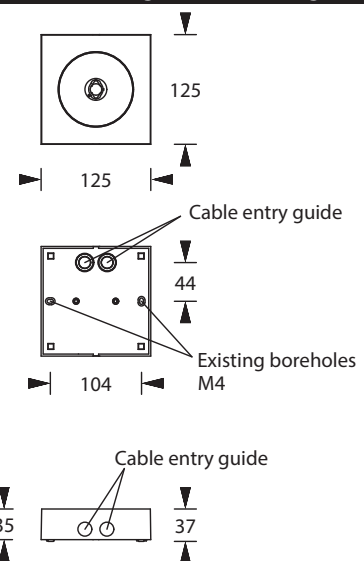

Ceiling mounting