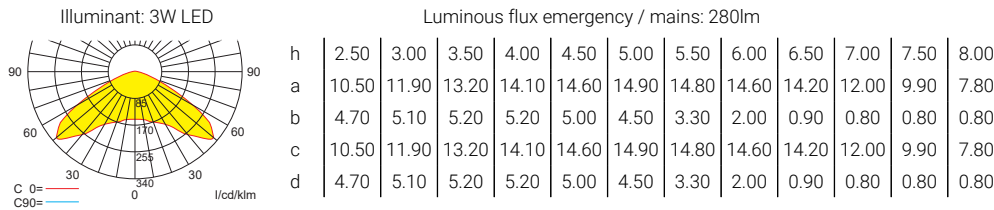

Technical specifications

Luminaire type	Luminaires for central battery systems	Self contained luminaires
Illuminant	3 W LED	3 W LED
Connecting terminals	2 x 2.5 mm ² for double assignment	
Colour	white	
Material	Polycarbonate	
Mounting type	Ceiling mounting	
Additional mounting types*	Ceiling mounting (wire suspension)	
Dimensions (W x H x D)	DM 125 x 37 x 125 mm	
Protection class	IP40	
Safety class	II	
IK Safety class	IK03	
Light current (mains)	280 lm	120 lm
Light current (emergency)		
Rated operating time 1h	-	280 lm
Rated operating time 3h	-	280 lm
Rated operating time 8h	-	120 lm
Luminous flux		
Emergency (DC) / mains		
Rated operating time 1h	-	100% / 45%
Rated operating time 3h	-	100% / 45%
Rated operating time 8h	-	45% / 45%
Power consumption	6 VA	5 VA
Battery current input	15 mA	-
Battery duration		
Battery operation	-	1h / 3h / 8h
Voltage supply	230V 50/60Hz; 220V DC +25/-20%	230V 50/60Hz
NiMH-battery		
Rated operating time 1h	-	4,8V 2,0Ah
Rated operating time 3h	-	4,8V 2,0Ah
Rated operating time 8h	-	4,8V 2,0Ah
Temperature range	-10°C to +40°C	-
Non-maintained mode	-	0°C to +35°C
Maintained mode	-	-5°C to +30°C
optional		
Multi-switch and monitoring module	ELC MSÜ3 SET009 SET010	-
Self monitoring	-	SELF CHECK
Central monitoring	-	SAFELOG Line
Wireless monitoring	-	SAFELOG Wireless

Cable assembly set

Lighting data and tables of luminaire distances (E = 1,25 lx)

Ceiling mounting

Luminaires for central battery systems wide area optics

Distance table for plane emergency routes / distance data in meters