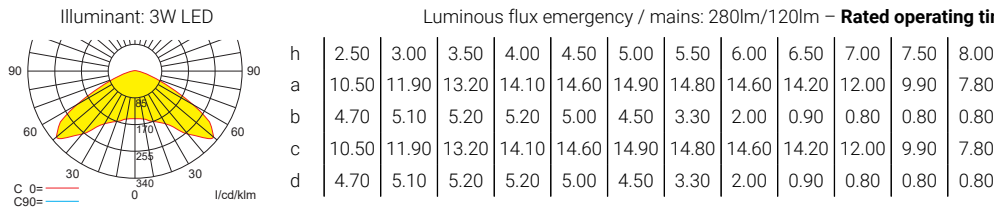

Self contained luminaires wide area optics

Distance table for plane emergency routes / distance data in meters