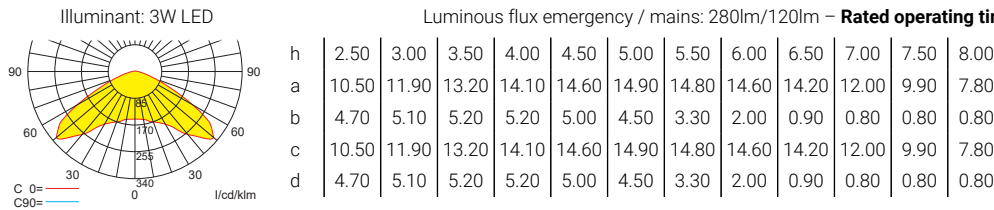

Self contained luminaires wide area optics

Distance table for plane emergency routes / distance data in meters