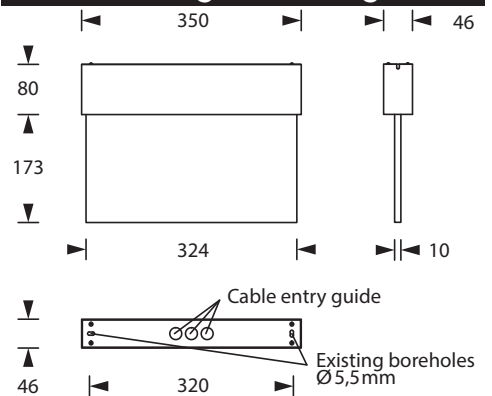

Ceiling mounting