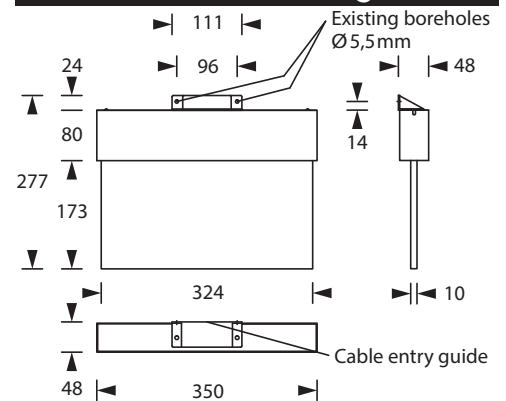

Wall mounting