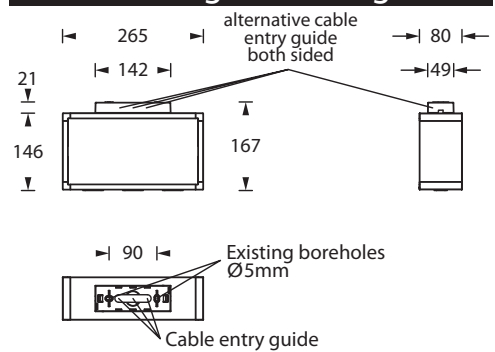

Ceiling mounting