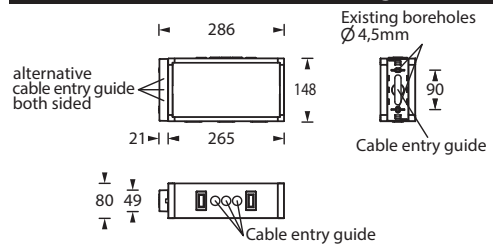

Bracket mounting