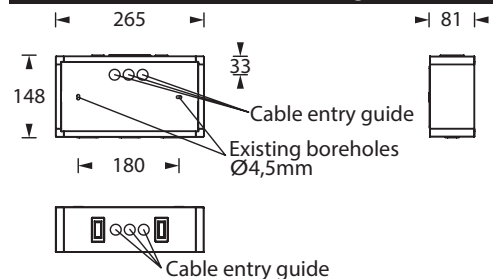

Wall mounting