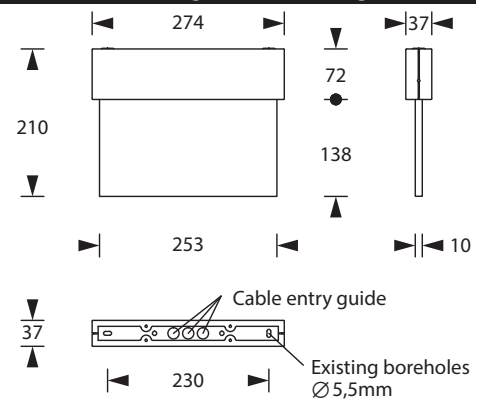

Ceiling mounting