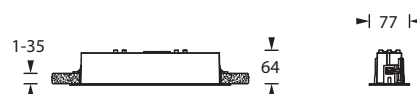

Recessed ceiling housing - E-LINE 200

Recessed ceiling housing made of plastic (PC) in white or black for easy conversion of the E-LINE surface-mounted ceiling version to recessed ceiling mounting.

Luminaire is not included in the scope of delivery

Technical specifications and order information

| | |
|-----------------------------------|-------------------------------------|
| Material | Polycarbonate |
| Dimensions (W x H x D) | DE 308 x 64 x 77 mm |
| Dimensions ceiling cutout (L x W) | min. 270 x 60 mm / max. 285 x 65 mm |
| Installation depth | 94 mm |