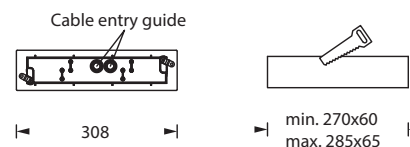

Recessed ceiling housing - E-LINE 200

Recessed ceiling housing made of plastic (PC) in white or black for easy conversion of the E-LINE surface-mounted ceiling version to recessed ceiling mounting.

Luminaire is not included in the scope of delivery

Technical specifications and order information

| | |
|-----------------------------------|-------------------------------------|
| Material | Polycarbonate |
| Dimensions (W x H x D) | DE 308 x 64 x 77 mm |
| Dimensions ceiling cutout (L x W) | min. 270 x 60 mm / max. 285 x 65 mm |
| Installation depth | 94 mm |

Recessed ceiling housing E-LINE 200, white

Order number 551349
Colour white

Suitable for following luminaires:

| | | |
|----------------------|------------------------|---------------|
| E-LINE 200 BEL WM/DM | E-LINE 200 BEL-R-90 DM | E-LINE 200 UM |
| E-LINE 200 BEL-R DM | E-LINE 200 DMS | |