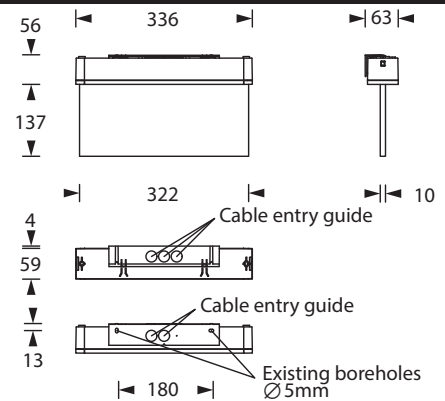

Wall mounting