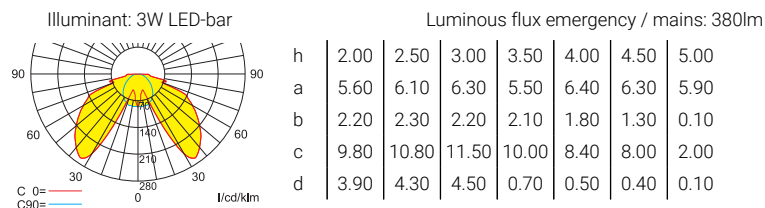

Technical specifications

Luminaire type	Luminaires for central battery systems	Self contained luminaires
Illuminant	3 W LED-bar	3 W LED-bar
Visibility distance	23 m	
Connecting terminals	2 x 2.5 mm ² for double assignment	
Colour	white / black	
Material	Polycarbonate	
Mounting type	Wall-/ceiling mounting	
Dimensions (W x H x D)	DM 336 x 190 x 59 mm WM 336 x 193 x 63 mm	
Pane dimensions (W x H x D)	322 x 165 x 10 mm	
Protection class	IP65	
Safety class	II	
IK Safety class	IK03	
Light current (mains)	380 lm	380 lm
Light current (emergency)		
Rated operating time 1h	-	380 lm
Rated operating time 3h	-	320 lm
Rated operating time 8h	-	140 lm
Luminous flux		
Emergency (DC) / mains		
Rated operating time 1h	-	100% / 100%
Rated operating time 3h	-	85% / 100%
Rated operating time 8h	-	40% / 100%
Power consumption	6 VA	6 VA
Battery current input	19 mA	-
Battery duration		
Battery operation	-	1h / 3h / 8h
Voltage supply	230V 50/60Hz; 220V DC +25/-20%	230V 50/60Hz
NiMH-battery		
Rated operating time 1h	-	4,8V 2,0Ah
Rated operating time 3h	-	4,8V 2,0Ah
Rated operating time 8h	-	4,8V 2,0Ah
Temperature range	-10°C to +40°C	-
Non-maintained mode	-	0°C to +35°C
Maintained mode	-	-5°C to +30°C
optional		
Multi-switch and monitoring module	DALI ELC MSÜ3 SET009 SET010	-
Self monitoring	-	SELF CHECK
Central monitoring	-	SAFELOG Line
Wireless monitoring	-	SAFELOG Wireless

Lighting data and tables of luminaire distances (E = 1,25 lx)

Ceiling mounting

Luminaires for central battery systems **Wide area illumination**

Distance table for plane emergency routes / distance data in meters