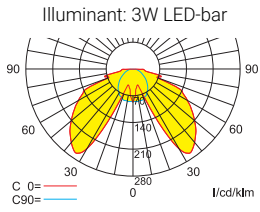

Self contained luminaires Wide area illumination

Distance table for plane emergency routes / distance data in meters

Luminous flux emergency / mains: 140lm/380lm – **Rated operating time: 8h**

h	2.00	2.50	3.00
a	3.90	3.90	3.60
b	1.30	1.10	0.10
c	7.20	5.10	1.30
d	0.60	0.30	0.20