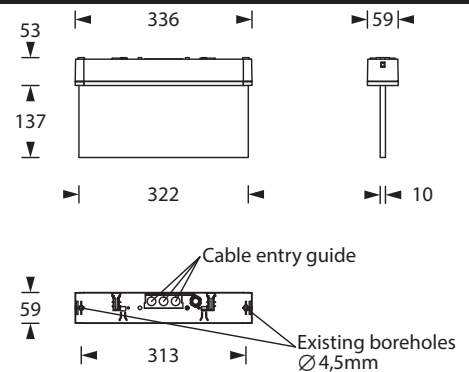

Ceiling mounting