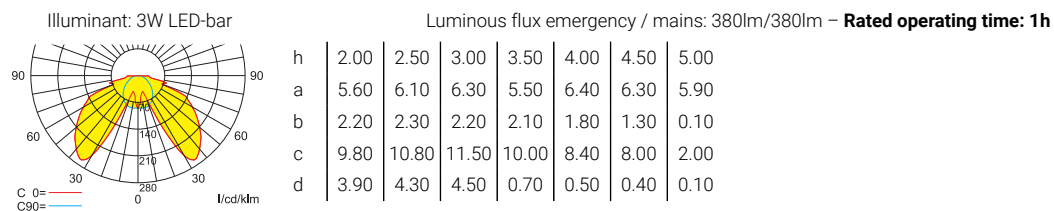

Self contained luminaires **Wide area illumination**

Distance table for plane emergency routes / distance data in meters