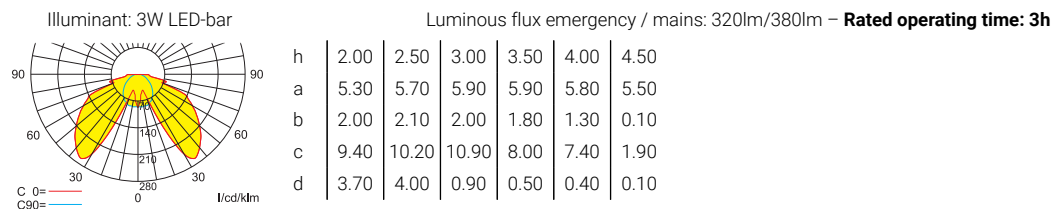

Self contained luminaires **Wide area illumination**

Distance table for plane emergency routes / distance data in meters