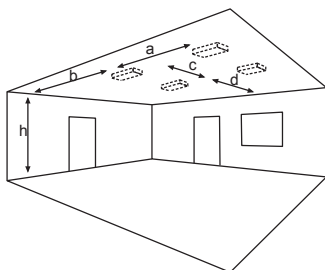

Lighting data and tables of luminaire distances (E = 1,25 lx)