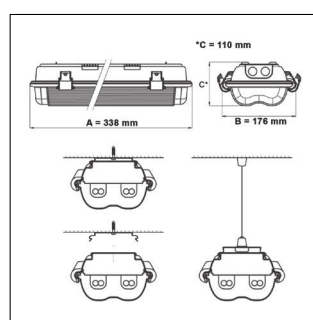

Technical Data:

- Operating voltage: 230 V - 50-60 Hz
- LED lifetime (calculated): L80B10 ta30 - 60.000h
  L70B10 ta30 - 90.000h

*Standard-Satz Hinweisschilder:
*Standard set emergency signs:

	Notausgang Emergency exit	TYP TYPE	A
	Rettungsweg rechts Escape route right	TYP TYPE	B
	Rettungsweg links Escape route left	TYP TYPE	C